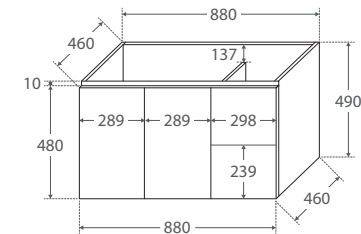

## UniCab® 900MM WALL-HUNG CABINET

TOP VIEW: SHELF AREA & DRAWER AREA

SIDE VIEW:  
SHELF STORAGE

SIDE VIEW: RECESS  
& DRAWER STORAGE