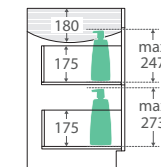

UniCab® 900MM CABINET ON KICKBOARD

Features

- High quality, UV resistant gloss white exterior
- Bright white interior
- Soft-close doors
- Full extension drawer runners
- 16 mm thick backing board and drawer bases
- FSC certified, eco-friendly E0 board
- Includes aluminium chrome finish handles as standard
- Extra high – 880 mm tall (without top)

TOP VIEW: SHELF AREA & DRAWER AREA

SIDE VIEW: SHELF STORAGE

SIDE VIEW: RECESS & DRAWER STORAGE

Available in

Gloss White with
Left Drawers
90NKWL

Gloss White with
Right Drawers
90NKWR

Cleaning & Care

- Regularly clean with mild soapy water using a clean, soft cloth.
- Do not use harsh detergents, bleach, abrasive cleaners or cream/wax cleaners. These substances can result in scratches and/or deposit build-ups that will affect the appearance.
- Avoid placing hot objects, such as hair straighteners, on any surface as these will cause discolouration and marking.
- Spills of hair dye, after-shave lotion, nail polish and remover, aerosol spray and other harsh chemicals should be removed immediately to prevent damage and discolouration. Clean immediately with mild soapy water using a clean, soft cloth.

While we aim to ensure specifications are correct at the time of publication, Fienza reserves the right to make modifications without prior notice. Physical colour may vary from image shown. All measurements are shown in millimetres. Always use physical product measurements for mark-ups and roughing-in as the technical drawing may differ from actual product received.