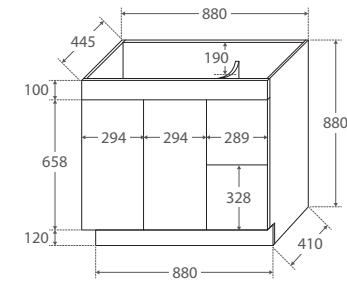

UniCab® 900MM CABINET ON KICKBOARD

Features

- High quality, UV resistant gloss white exterior
- Bright white interior
- Soft-close doors
- Full extension drawer runners
- 16 mm thick backing board and drawer bases
- FSC certified, eco-friendly E0 board
- Includes aluminium chrome finish handles as standard
- Extra high – 880 mm tall (without top)

While we aim to ensure specifications are correct at the time of publication, Fienza reserves the right to make modifications without prior notice. Physical colour may vary from image shown. All measurements are shown in millimetres. Always use physical product measurements for mark-ups and roughing-in as the technical drawing may differ from actual product received.