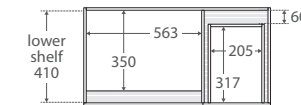

UniCab® 900MM CABINET ON KICKBOARD

Features

- High quality, UV resistant gloss white exterior
- Bright white interior
- Soft-close doors
- Full extension drawer runners
- 16 mm thick backing board and drawer bases
- FSC certified, eco-friendly E0 board
- Includes aluminium chrome finish handles as standard
- Extra high – 880 mm tall (without top)

TOP VIEW: SHELF AREA & DRAWER AREA

SIDE VIEW: SHELF STORAGE

SIDE VIEW: RECESS & DRAWER STORAGE

Available in

Gloss White with
Left Drawers
90NKWL

Gloss White with
Right Drawers
90NKWR

Cleaning & Care

- Regularly clean with mild soapy water using a clean, soft cloth.
- Do not use harsh detergents, bleach, abrasive cleaners or cream/wax cleaners. These substances can result in scratches and/or deposit build-ups that will affect the appearance.
- Avoid placing hot objects, such as hair straighteners, on any surface as these will cause discolouration and marking.
- Spills of hair dye, after-shave lotion, nail polish and remover, aerosol spray and other harsh chemicals should be removed immediately to prevent damage and discolouration. Clean immediately with mild soapy water using a clean, soft cloth.