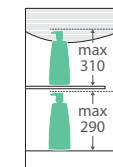

UniCab® 900MM CABINET ON KICKBOARD

Features

- High quality, UV resistant gloss white exterior
- Bright white interior
- Soft-close doors
- Full extension drawer runners
- 16 mm thick backing board and drawer bases
- FSC certified, eco-friendly E0 board
- Includes aluminium chrome finish handles as standard
- Extra high – 880 mm tall (without top)

TOP VIEW: SHELF AREA & DRAWER AREA

SIDE VIEW: SHELF STORAGE

SIDE VIEW: RECESS & DRAWER STORAGE

Available in

Gloss White with
Left Drawers
90NKWL

Gloss White with
Right Drawers
90NKWR

Cleaning & Care

- Regularly clean with mild soapy water using a clean, soft cloth.
- Do not use harsh detergents, bleach, abrasive cleaners or cream/wax cleaners. These substances can result in scratches and/or deposit build-ups that will affect the appearance.
- Avoid placing hot objects, such as hair straighteners, on any surface as these will cause discolouration and marking.
- Spills of hair dye, after-shave lotion, nail polish and remover, aerosol spray and other harsh chemicals should be removed immediately to prevent damage and discolouration. Clean immediately with mild soapy water using a clean, soft cloth.