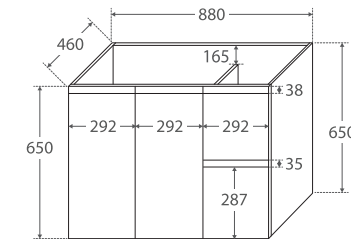

Edge Industrial 900MM WALL-HUNG CABINET

Features

- Industrial textured print on interior and exterior
- Bevelled edge pull-channel
- Soft-close doors and drawers
- Full extension drawer runners
- 16 mm thick backing board and drawer bases

TOP VIEW: SHELF AREA & DRAWER AREA

SIDE VIEW: SHELF STORAGE

SIDE VIEW: RECESS & DRAWER STORAGE

Available in

Industrial with
Left Drawers
90XL

Industrial with
Right Drawers
90XR

Fingerpull Channel

Cleaning & Care

While we aim to ensure specifications are correct at the time of publication, Fienza reserves the right to make modifications without prior notice. Physical colour may vary from image shown. All measurements are shown in millimetres. Always use physical product measurements for mark-ups and roughing-in as the technical drawing may differ from actual product received.