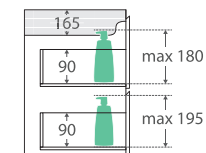

Edge Industrial 900MM WALL-HUNG CABINET

Features

- Industrial textured print on interior and exterior
- Bevelled edge pull-channel
- Soft-close doors and drawers
- Full extension drawer runners
- 16 mm thick backing board and drawer bases

TOP VIEW: SHELF AREA & DRAWER AREA

SIDE VIEW: SHELF STORAGE

SIDE VIEW: RECESS & DRAWER STORAGE

Available in

Industrial with
Left Drawers
90XL

Industrial with
Right Drawers
90XR

Fingerpull Channel

Cleaning & Care