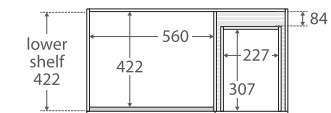

Edge Industrial 900MM WALL-HUNG CABINET

Features

- Industrial textured print on interior and exterior
- Bevelled edge pull-channel
- Soft-close doors and drawers
- Full extension drawer runners
- 16 mm thick backing board and drawer bases

TOP VIEW: SHELF AREA & DRAWER AREA

SIDE VIEW: SHELF STORAGE

SIDE VIEW: RECESS & DRAWER STORAGE

Available in

Industrial with
Left Drawers
90XL

Industrial with
Right Drawers
90XR

Fingerpull Channel

Cleaning & Care

While we aim to ensure specifications are correct at the time of publication, Fienza reserves the right to make modifications without prior notice. Physical colour may vary from image shown. All measurements are shown in millimetres. Always use physical product measurements for mark-ups and roughing-in as the technical drawing may differ from actual product received.