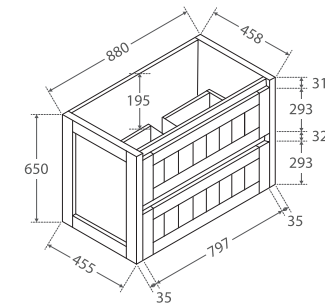

Hampton

900MM WALL-HUNG CABINET

Features

- Satin white exterior and interior
- Discrete pull-channels
- Soft-close drawers and full extension drawer runners
- 16 mm thick backing board and drawer bases
- FSC certified, eco-friendly E0 board