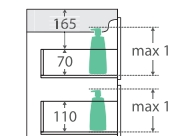

SIDE VIEW: RECESS & DRAWER STORAGE