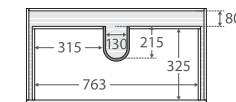

TOP VIEW: DRAWERS

SIDE VIEW: RECESS & DRAWER STORAGE