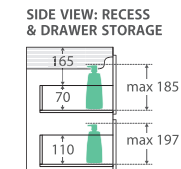

Hampton

900MM CABINET ON KICKBOARD

Features

- Satin white exterior and interior
- Discrete pull-channels
- Soft-close drawers and full extension drawer runners
- 16 mm thick backing board and drawer bases
- FSC certified, eco-friendly E0 board

While we aim to ensure specifications are correct at the time of publication, Fienza reserves the right to make modifications without prior notice. Physical colour may vary from image shown. All measurements are shown in millimetres. Always use physical product measurements for mark-ups and roughing-in as the technical drawing may differ from actual product received.