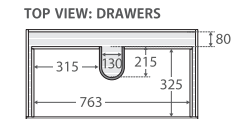

Hampton

900MM CABINET ON KICKBOARD

Features

- Satin white exterior and interior
- Discrete pull-channels
- Soft-close drawers and full extension drawer runners
- 16 mm thick backing board and drawer bases
- FSC certified, eco-friendly E0 board

While we aim to ensure specifications are correct at the time of publication, Fienza reserves the right to make modifications without prior notice. Physical colour may vary from image shown. All measurements are shown in millimetres. Always use physical product measurements for mark-ups and roughing-in as the technical drawing may differ from actual product received.