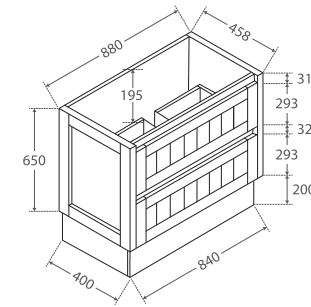

Hampton

900MM CABINET ON KICKBOARD

Features

- Satin white exterior and interior
- Discrete pull-channels
- Soft-close drawers and full extension drawer runners
- 16 mm thick backing board and drawer bases
- FSC certified, eco-friendly E0 board