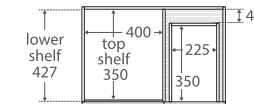

# Fingerpull Satin White 750MM CABINET ON KICKBOARD

TOP VIEW: SHELF AREA & DRAWER AREA

SIDE VIEW:  
SHELF STORAGE

SIDE VIEW: RECESS  
& DRAWER STORAGE