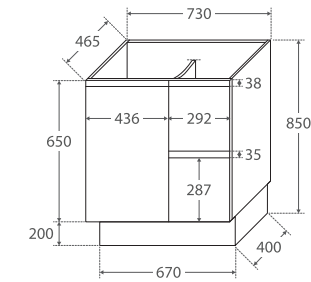

# Fingerpull Satin White 750MM CABINET ON KICKBOARD

TOP VIEW: SHELF AREA & DRAWER AREA

SIDE VIEW:  
SHELF STORAGE

SIDE VIEW: RECESS  
& DRAWER STORAGE