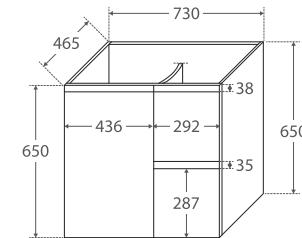

Fingerpull Satin White 750MM WALL-HUNG CABINET

Features

- 2pac satin white exterior (70% matte, 30% gloss)
- Bright white interior
- U-shape fingerpull channel
- Soft-close door and drawers
- Full extension drawer runners
- 16 mm thick backing board and drawer bases
- FSC certified, eco-friendly E0 board

TOP VIEW: SHELF AREA & DRAWER AREA

SIDE VIEW:
SHELF STORAGE

SIDE VIEW: RECESS
& DRAWER STORAGE

Available in

Satin White with
Left Drawers
75ZL

Satin White with
Right Drawers
75ZR

Fingerpull Channel

Cleaning & Care