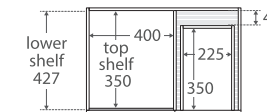

Fingerpull Satin White 750MM WALL-HUNG CABINET

Features

- 2pac satin white exterior (70% matte, 30% gloss)
- Bright white interior
- U-shape fingerpull channel
- Soft-close door and drawers
- Full extension drawer runners
- 16 mm thick backing board and drawer bases
- FSC certified, eco-friendly E0 board

TOP VIEW: SHELF AREA & DRAWER AREA

SIDE VIEW:
SHELF STORAGE

SIDE VIEW: RECESS
& DRAWER STORAGE

Available in

Satin White with
Left Drawers
75ZL

Satin White with
Right Drawers
75ZR

Fingerpull Channel

Cleaning & Care

While we aim to ensure specifications are correct at the time of publication, Fienza reserves the right to make modifications without prior notice. Physical colour may vary from image shown. All measurements are shown in millimetres. Always use physical product measurements for mark-ups and roughing-in as the technical drawing may differ from actual product received.