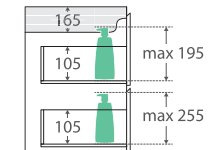

Fingerpull Satin White 750MM WALL-HUNG CABINET

Features

- 2pac satin white exterior (70% matte, 30% gloss)
- Bright white interior
- U-shape fingerpull channel
- Soft-close door and drawers
- Full extension drawer runners
- 16 mm thick backing board and drawer bases
- FSC certified, eco-friendly E0 board

TOP VIEW: SHELF AREA & DRAWER AREA

SIDE VIEW:
SHELF STORAGE

SIDE VIEW: RECESS
& DRAWER STORAGE

Available in

Satin White with
Left Drawers
75ZL

Satin White with
Right Drawers
75ZR

Fingerpull Channel

Cleaning & Care