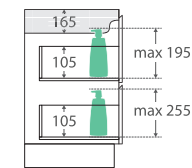

Fingerpull Satin White 900MM CABINET ON KICKBOARD

Features

- 2pac satin white exterior (70% matte, 30% gloss)
- Bright white interior
- U-shape fingerpull channel
- Soft-close doors and drawers
- Full extension drawer runners
- 16 mm thick backing board and drawer bases
- FSC certified, eco-friendly E0 board

TOP VIEW: SHELF AREA & DRAWER AREA

SIDE VIEW: SHELF STORAGE

SIDE VIEW: RECESS & DRAWER STORAGE

Available in

Satin White with
Left Drawers
90ZKL

Satin White with
Right Drawers
90ZKR

Fingerpull Channel

Cleaning & Care

While we aim to ensure specifications are correct at the time of publication, Fienza reserves the right to make modifications without prior notice. Physical colour may vary from image shown. All measurements are shown in millimetres. Always use physical product measurements for mark-ups and roughing-in as the technical drawing may differ from actual product received.