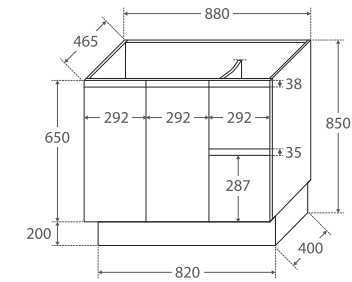

Fingerpull Satin White 900MM CABINET ON KICKBOARD

Features

- 2pac satin white exterior (70% matte, 30% gloss)
- Bright white interior
- U-shape fingerpull channel
- Soft-close doors and drawers
- Full extension drawer runners
- 16 mm thick backing board and drawer bases
- FSC certified, eco-friendly E0 board

TOP VIEW: SHELF AREA & DRAWER AREA

SIDE VIEW: SHELF STORAGE

SIDE VIEW: RECESS & DRAWER STORAGE

Available in

Satin White with
Left Drawers
90ZKL

Satin White with
Right Drawers
90ZKR

Fingerpull Channel

Cleaning & Care