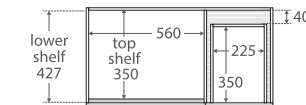

Fingerpull Satin White 900MM CABINET ON KICKBOARD

Features

- 2pac satin white exterior (70% matte, 30% gloss)
- Bright white interior
- U-shape fingerpull channel
- Soft-close doors and drawers
- Full extension drawer runners
- 16 mm thick backing board and drawer bases
- FSC certified, eco-friendly E0 board

TOP VIEW: SHELF AREA & DRAWER AREA

SIDE VIEW: SHELF STORAGE

SIDE VIEW: RECESS & DRAWER STORAGE

Available in

Satin White with
Left Drawers
90ZKL

Satin White with
Right Drawers
90ZKR

Fingerpull Channel

Cleaning & Care