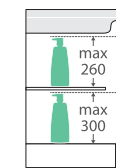

Fingerpull Satin White 900MM CABINET ON KICKBOARD

Features

- 2pac satin white exterior (70% matte, 30% gloss)
- Bright white interior
- U-shape fingerpull channel
- Soft-close doors and drawers
- Full extension drawer runners
- 16 mm thick backing board and drawer bases
- FSC certified, eco-friendly E0 board

TOP VIEW: SHELF AREA & DRAWER AREA

SIDE VIEW: SHELF STORAGE

SIDE VIEW: RECESS & DRAWER STORAGE

Available in

Satin White with
Left Drawers
90ZKL

Satin White with
Right Drawers
90ZKR

Fingerpull Channel

Cleaning & Care