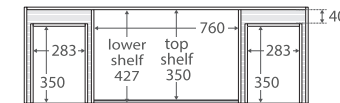

TOP VIEW: SHELF AREA & DRAWER AREA