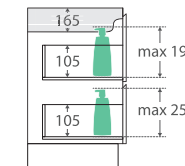

SIDE VIEW: RECESS & DRAWER STORAGE