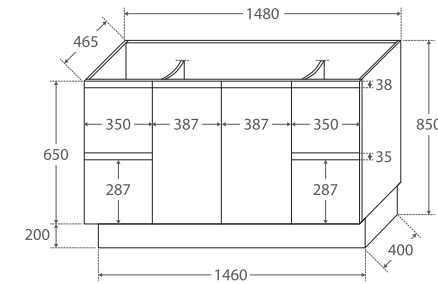

Fingerpull Satin Black 1500MM CABINET ON KICKBOARD

Features

- 2pac satin black exterior (70% matte, 30% gloss)
- Black interior
- U-shape fingerpull channel
- Soft-close doors and drawers
- Full extension drawer runners
- 16 mm thick backing board and drawer bases
- FSC certified, eco-friendly E0 board

While we aim to ensure specifications are correct at the time of publication, Fienza reserves the right to make modifications without prior notice. Physical colour may vary from image shown. All measurements are shown in millimetres. Always use physical product measurements for mark-ups and roughing-in as the technical drawing may differ from actual product received.