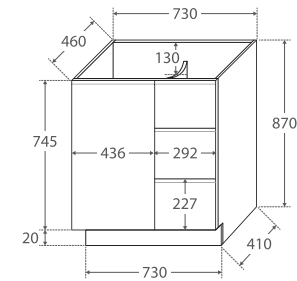

# Fingerpull Gloss White 750MM CABINET ON KICKBOARD

TOP VIEW: SHELF AREA & DRAWER AREA

SIDE VIEW: SHELF STORAGE

SIDE VIEW: RECESS & DRAWER STORAGE