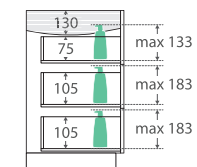

TOP VIEW: SHELF AREA & DRAWER AREA

SIDE VIEW: SHELF STORAGE

SIDE VIEW: RECESS & DRAWER STORAGE

## Available in

Gloss White with  
Left Drawers  
**75CL**

Gloss White with  
Right Drawers  
**75CR**

Fingerpull Channel