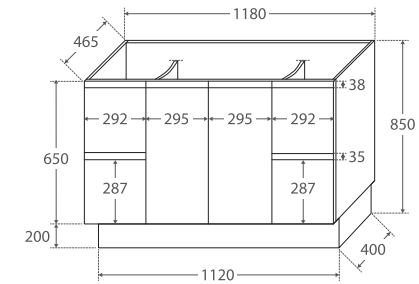

# Fingerpull Satin Black 1200MM CABINET ON KICKBOARD

TOP VIEW: SHELF AREA & DRAWER AREA

SIDE VIEW: SHELF STORAGE

SIDE VIEW: RECESS & DRAWER STORAGE