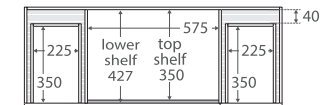

# Fingerpull Satin Black 1200MM CABINET ON KICKBOARD

## Features

- 2pac satin black exterior (70% matte, 30% gloss)
- Black interior
- U-shape fingerpull channel
- Soft-close doors and drawers
- Full extension drawer runners
- 16 mm thick backing board and drawer bases
- FSC certified, eco-friendly E0 board

TOP VIEW: SHELF AREA & DRAWER AREA

SIDE VIEW: SHELF STORAGE

SIDE VIEW: RECESS & DRAWER STORAGE