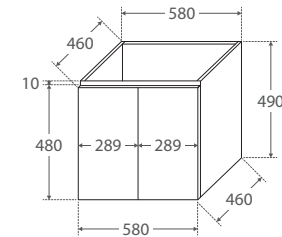

UniCab®

600MM WALL-HUNG CABINET

Features

- High quality, UV resistant gloss white exterior
- Bright white interior
- Soft-close doors
- 16 mm thick backing board and shelf
- FSC certified, eco-friendly E0 board
- Includes aluminium chrome finish handles as standard

While we aim to ensure specifications are correct at the time of publication, Fienza reserves the right to make modifications without prior notice. Physical colour may vary from image shown. All measurements are shown in millimetres. Always use physical product measurements for mark-ups and roughing-in as the technical drawing may differ from actual product received.