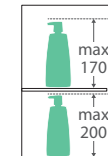

SIDE VIEW:
SHELF STORAGE