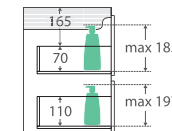

SIDE VIEW: RECESS & DRAWER STORAGE