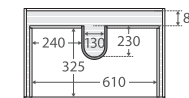

TOP VIEW: DRAWERS

SIDE VIEW: RECESS & DRAWER STORAGE