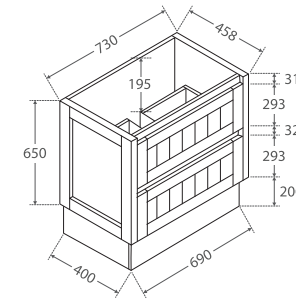

Hampton

750MM CABINET ON KICKBOARD

Features

- Satin white exterior and interior
- Discrete pull-channels
- Soft-close drawers and full extension drawer runners
- 16 mm thick backing board and drawer bases
- FSC certified, eco-friendly E0 board