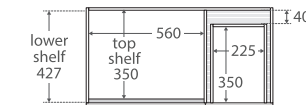

Fingerpull Satin Black 900MM CABINET ON KICKBOARD

Features

- 2pac satin black exterior (70% matte, 30% gloss)
- Black interior
- U-shape fingerpull channel
- Soft-close doors and drawers
- Full extension drawer runners
- 16 mm thick backing board and drawer bases
- FSC certified, eco-friendly E0 board

TOP VIEW: SHELF AREA & DRAWER AREA

SIDE VIEW: SHELF STORAGE

SIDE VIEW: RECESS & DRAWER STORAGE

Available in

Satin Black with
Left Drawers
90ZBKL

Satin Black with
Right Drawers
90ZBKR

Fingerpull Channel

Cleaning & Care