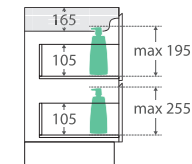

Fingerpull Satin Black 900MM CABINET ON KICKBOARD

Features

- 2pac satin black exterior (70% matte, 30% gloss)
- Black interior
- U-shape fingerpull channel
- Soft-close doors and drawers
- Full extension drawer runners
- 16 mm thick backing board and drawer bases
- FSC certified, eco-friendly E0 board

TOP VIEW: SHELF AREA & DRAWER AREA

SIDE VIEW: SHELF STORAGE

SIDE VIEW: RECESS & DRAWER STORAGE

Available in

Satin Black with
Left Drawers
90ZBKL

Satin Black with
Right Drawers
90ZBKR

Fingerpull Channel

Cleaning & Care

While we aim to ensure specifications are correct at the time of publication, Fienza reserves the right to make modifications without prior notice. Physical colour may vary from image shown. All measurements are shown in millimetres. Always use physical product measurements for mark-ups and roughing-in as the technical drawing may differ from actual product received.