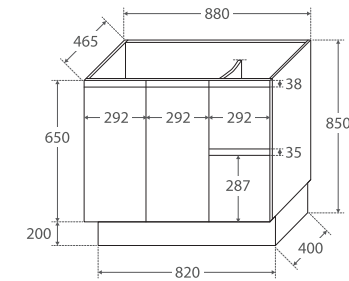

Fingerpull Satin Black 900MM CABINET ON KICKBOARD

Features

- 2pac satin black exterior (70% matte, 30% gloss)
- Black interior
- U-shape fingerpull channel
- Soft-close doors and drawers
- Full extension drawer runners
- 16 mm thick backing board and drawer bases
- FSC certified, eco-friendly E0 board

TOP VIEW: SHELF AREA & DRAWER AREA

SIDE VIEW: SHELF STORAGE

SIDE VIEW: RECESS & DRAWER STORAGE

Available in

Satin Black with
Left Drawers
90ZBKL

Satin Black with
Right Drawers
90ZBKR

Fingerpull Channel

Cleaning & Care

While we aim to ensure specifications are correct at the time of publication, Fienza reserves the right to make modifications without prior notice. Physical colour may vary from image shown. All measurements are shown in millimetres. Always use physical product measurements for mark-ups and roughing-in as the technical drawing may differ from actual product received.