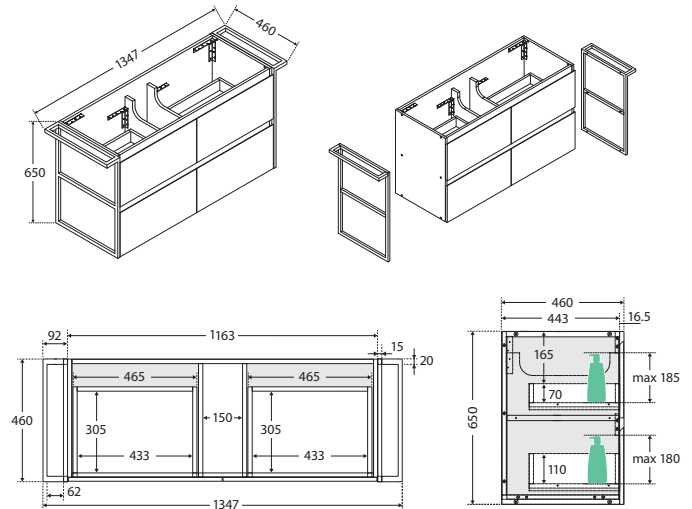

## 1200MM WALL-HUNG CABINET WITH BLACK TOWEL RAILS

### Features

- Customised with matte black towel rails
- Bevelled edge pull channel
- Interior drawer finish matches the external drawer fronts
- Full extension, soft close drawer runners
- 16 mm thick backing board and drawer bases
- Made from sustainably sourced timber