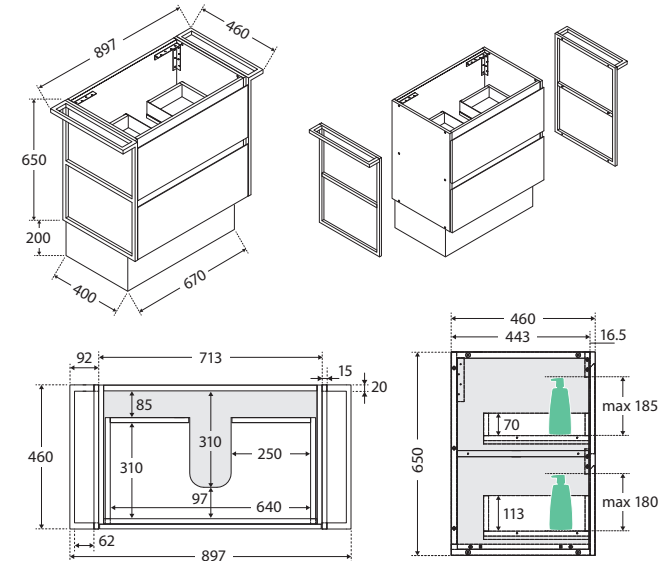

Amato®

750MM CABINET ON KICKBOARD WITH BLACK TOWEL RAILS

Features

- Customised with matte black towel rails
- Bevelled edge pull channel
- Interior drawer finish matches the external drawer fronts
- Full extension, soft close drawer runners
- 16 mm thick backing board and drawer bases
- Made from sustainably sourced timber