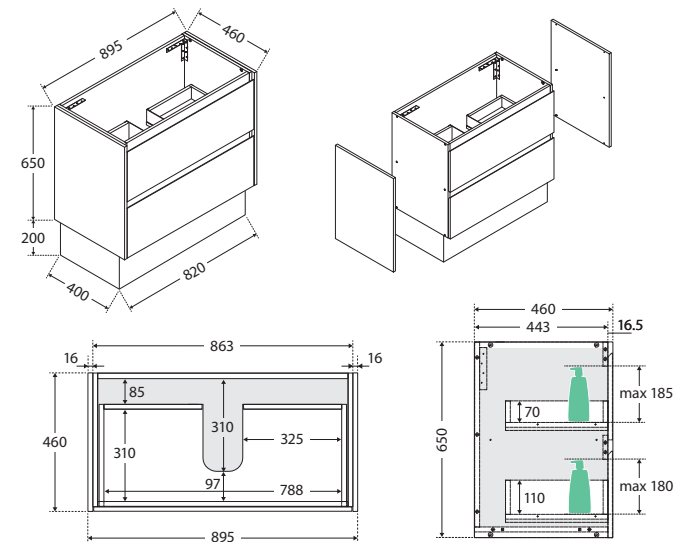

Amato®

900MM CABINET ON KICKBOARD WITH SOLID PANELS

Features

- Customised options with solid side panels in four finishes
- Bevelled edge pull channel
- Interior drawer finish matches the external drawer fronts
- Full extension, soft close drawer runners
- 16 mm thick backing board and drawer bases
- Made from sustainably sourced timber