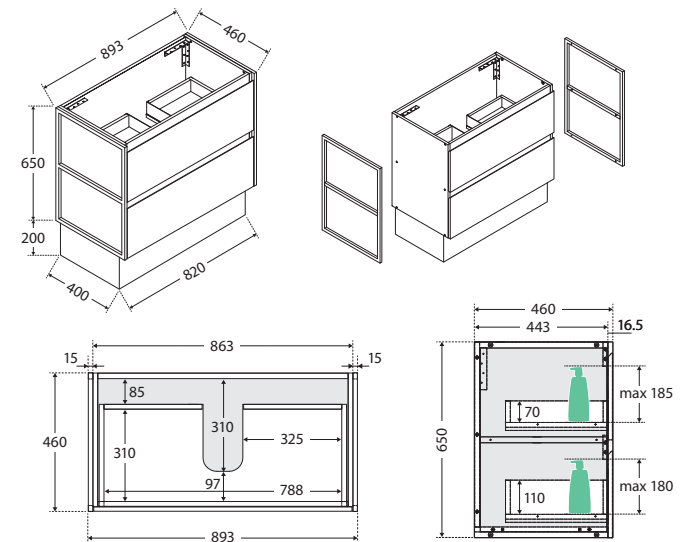

Amato®

900MM CABINET ON KICKBOARD WITH BLACK FRAMES

Features

- Customised with matte black metal frames
- Bevelled edge pull channel
- Interior drawer finish matches the external drawer fronts
- Full extension, soft close drawer runners
- 16 mm thick backing board and drawer bases
- Made from sustainably sourced timber

Available in

Satin White with Black Frames
90BWFK

Scandi Oak with Black Frames
90BSFK

Industrial with Black Frames
90BXFK

Satin Black with Black Frames
90BBFK

Mixed finishes available. See our website for details.

Cleaning & Care

- Regularly clean with mild soapy water using a clean, soft cloth.
- Do not use harsh detergents, bleach, abrasive cleaners or cream/wax cleaners. These substances can result in scratches and/or deposit build-ups that will affect the appearance.
- Avoid placing hot objects, such as hair straighteners, on any surface as these will cause discolouration and marking.
- Spills of hair dye, after-shave lotion, nail polish and remover, aerosol spray and other harsh chemicals should be removed immediately to prevent damage and discolouration. Clean immediately with mild soapy water using a clean, soft cloth.

While we aim to ensure specifications are correct at the time of publication, Fienza reserves the right to make modifications without prior notice. Physical colour may vary from image shown. All measurements are shown in millimetres. Always use physical product measurements for mark-ups and roughing-in as the technical drawing may differ from actual product received.