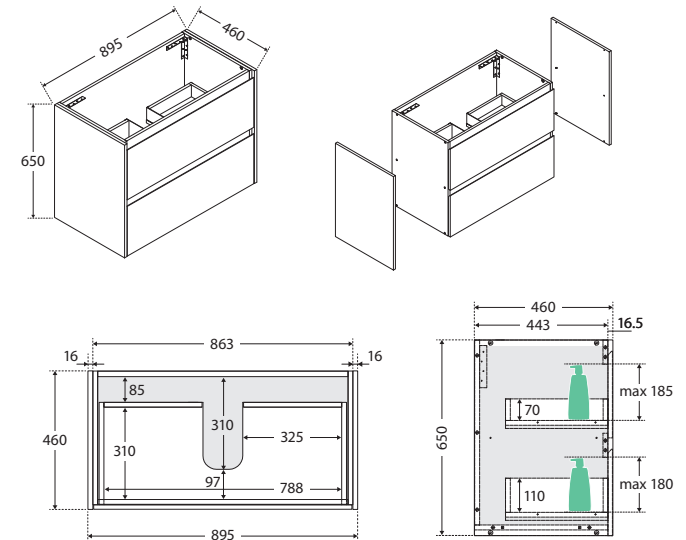

Amato®

900MM WALL-HUNG CABINET WITH SOLID PANELS

Features

- Customised options with solid side panels in four finishes
- Bevelled edge pull channel
- Interior drawer finish matches the external drawer fronts
- Full extension, soft close drawer runners
- 16 mm thick backing board and drawer bases
- Made from sustainably sourced timber

Available in

Satin White with
Satin White Panels
90BW

Scandi Oak with
Scandi Oak Panels
90BS

Industrial with
Industrial Panels
90BX

Satin Black with
Satin Black Panels
90BB

Mixed finishes
available. See our
website for details.

Cleaning & Care

- Regularly clean with mild soapy water using a clean, soft cloth.
- Do not use harsh detergents, bleach, abrasive cleaners or cream/wax cleaners. These substances can result in scratches and/or deposit build-ups that will affect the appearance.
- Avoid placing hot objects, such as hair straighteners, on any surface as these will cause discolouration and marking.
- Spills of hair dye, after-shave lotion, nail polish and remover, aerosol spray and other harsh chemicals should be removed immediately to prevent damage and discolouration. Clean immediately with mild soapy water using a clean, soft cloth.

While we aim to ensure specifications are correct at the time of publication, Fienza reserves the right to make modifications without prior notice. Physical colour may vary from image shown. All measurements are shown in millimetres. Always use physical product measurements for mark-ups and roughing-in as the technical drawing may differ from actual product received.