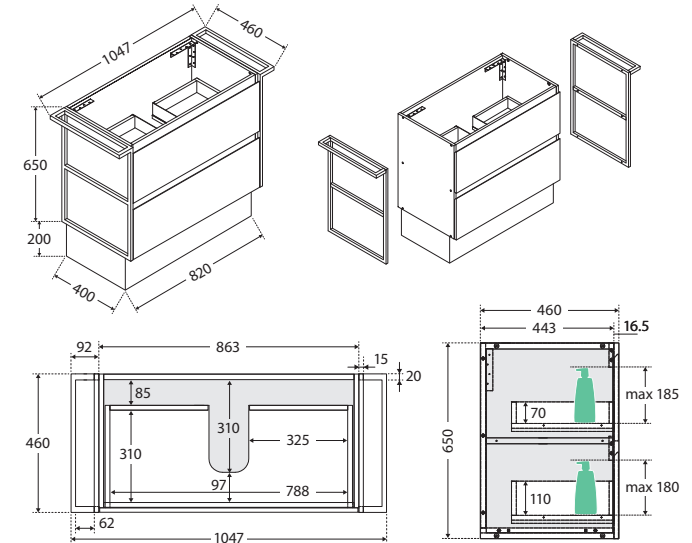

Amato®

900MM CABINET ON KICKBOARD WITH BLACK TOWEL RAILS

Features

- Customised with matte black towel rails
- Bevelled edge pull channel
- Interior drawer finish matches the external drawer fronts
- Full extension, soft close drawer runners
- 16 mm thick backing board and drawer bases
- Made from sustainably sourced timber