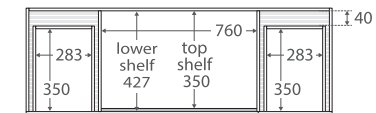

## Features

- 2pac satin black exterior (70% matte, 30% gloss)
- Black interior
- U-shape fingerpull channel
- Soft-close doors and drawers
- Full extension drawer runners
- 16 mm thick backing board and drawer bases
- FSC certified, eco-friendly E0 board

TOP VIEW: SHELF AREA & DRAWER AREA

SIDE VIEW: SHELF STORAGE

SIDE VIEW: RECESS & DRAWER STORAGE