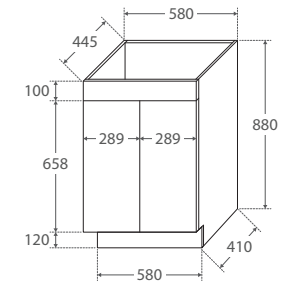

## Features

- High quality, UV resistant gloss white exterior
- Bright white interior
- Soft-close doors
- 16 mm thick backing board and shelf
- FSC certified, eco-friendly E0 board
- Includes aluminium chrome finish handles as standard
- Extra high – 880 mm tall (without top)

TOP VIEW: SHELF AREA

SIDE VIEW: SHELF STORAGE