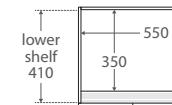

## Features

- High quality, UV resistant gloss white exterior
- Bright white interior
- Soft-close doors
- 16 mm thick backing board and shelf
- FSC certified, eco-friendly E0 board
- Includes aluminium chrome finish handles as standard
- Extra high – 880 mm tall (without top)

TOP VIEW: SHELF AREA

SIDE VIEW: SHELF STORAGE