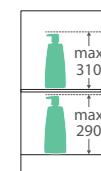

## Features

- High quality, UV resistant gloss white exterior
- Bright white interior
- Soft-close doors
- 16 mm thick backing board and shelf
- FSC certified, eco-friendly E0 board
- Includes aluminium chrome finish handles as standard
- Extra high – 880 mm tall (without top)

TOP VIEW: SHELF AREA

SIDE VIEW: SHELF STORAGE