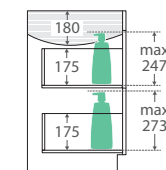

SIDE VIEW: RECESS & DRAWER STORAGE