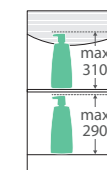

SIDE VIEW: SHELF STORAGE