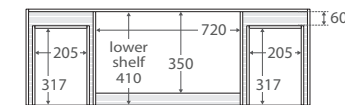

TOP VIEW: SHELF AREA & DRAWER AREA

SIDE VIEW: RECESS & DRAWER STORAGE

SIDE VIEW: SHELF STORAGE