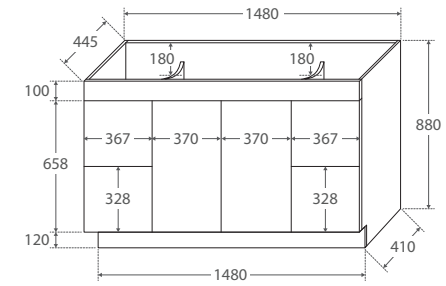

UniCab® 1500MM CABINET ON KICKBOARD

Features

- High quality, UV resistant gloss white exterior
- Bright white interior
- Soft-close doors
- Full extension drawer runners
- 16 mm thick backing board and drawer bases
- FSC certified, eco-friendly E0 board
- Includes aluminium chrome finish handles as standard
- Extra high – 880 mm tall (without top)

While we aim to ensure specifications are correct at the time of publication, Fienza reserves the right to make modifications without prior notice. Physical colour may vary from image shown. All measurements are shown in millimetres. Always use physical product measurements for mark-ups and roughing-in as the technical drawing may differ from actual product received.