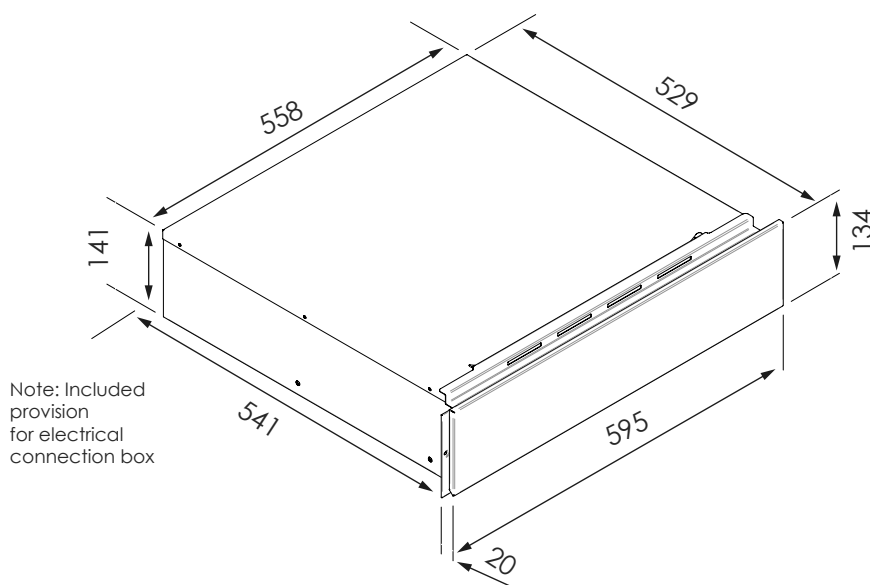

Black Krystal Multifunction Culinary Drawer

Model CDK15630

- Black Krystal glass front panel
- 22L with 25kg load capacity
- 3 pre-set temperature settings for warming cups, plates and food
- Digital display temperature adjustment from 40°C – 80°C
- Temperature adjustments at 5°C increments monitored by an electronic thermostat
- Customisable temperature and time settings for low temperature slow cooking
- Audible sound indicator at the end of a timed function
- Maximum drawer extension 455mm
- ESTC Electronic Sensor Touch Controls
- Soft close drawer with push to auto open
- 1000W bottom heating element
- Removable, washable anti-slip mat