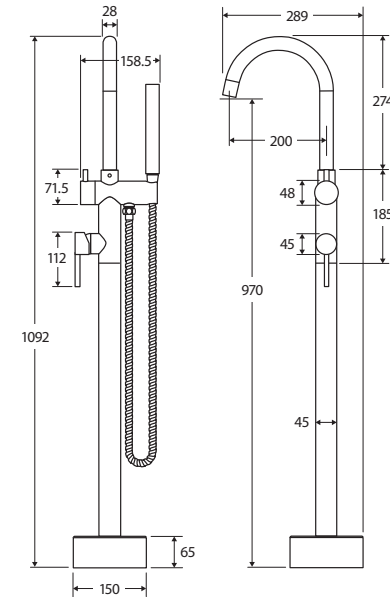

Kaya®

FLOOR MOUNTED BATH MIXER WITH HAND SHOWER

Features

- Swivel function
- 1.5 metre stainless steel hose
- Backflow prevention non-return valve
- Made from solid brass
- High quality European cartridge
- PEX split-resistant flexible hoses
- **WELS 3 Star rated, 9L/min**

Please note: This product may have a visible Fienza or Watermark logo.

Available in

- PVD
  Brushed Nickel
  213113BN
- PVD
  Gun Metal
  213113GM
- PVD
  Urban Brass
  213113UB

Cleaning & Care

- Regularly clean with mild soapy water using a microfibre cloth.
- In highly polluted or coastal locations, we recommend cleaning 2-3 times per week.
- Do not use harsh detergents, bleach, cream cleaners or citrus based cleaners. These substances are abrasive and will damage the surface.
- Do not use undue pressure and wipe in one direction only.

While we aim to ensure specifications are correct at the time of publication, Fienza reserves the right to make modifications without prior notice. Physical colour may vary from image shown. All measurements are shown in millimetres. Always use physical product measurements for mark-ups and roughing-in as the technical drawing may differ from actual product received.