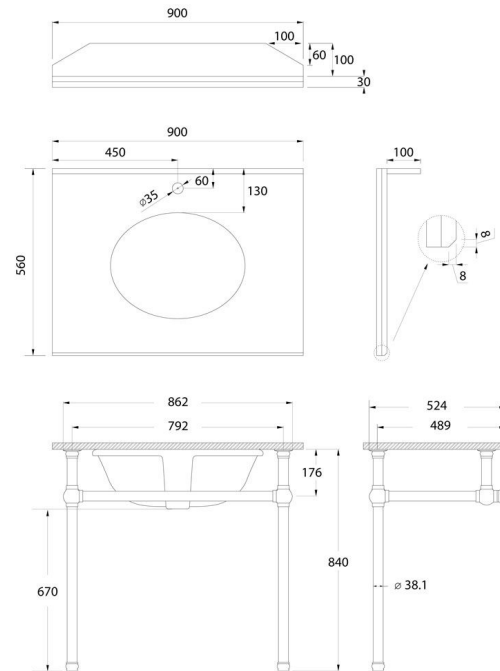

Mayer Basin Stand With 90 x 55 Real Carrara Marble Top

Specifications

- Tap holes available: one or three
- Top Material: Genuine Italian Carrara marble
- Basin Material: Ceramic
- Finishes available: Chrome, Matte black Electroplated, Brushed Brass PVD, or Brushed Nickel PVD.
- Strong 21 gauge pipe structure (0.75mm)
- Fully adjustable in height, width and depth
- Made from raw brass not recycled brass for a perfect finish and longevity
- Slat shelf or marble shelf holds up to 30kg

Product Options

MA900WS.: Mayer Chrome Washstand With 90 x 55 Real Carrara Marble Top

MA901WS-MB: Mayer Matte Black Washstand With 90 x 55 Real Carrara Marble Top

MA902WS-BB: Mayer Brushed Brass Washstand With 90 x 55 Real Carrara Marble Top