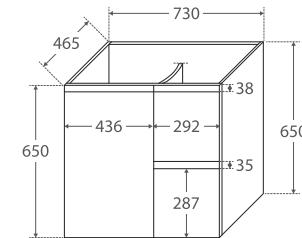

Fingerpull Satin Black 750MM WALL-HUNG CABINET

Features

- 2pac satin black exterior (70% matte, 30% gloss)
- Black interior
- U-shape fingerpull channel
- Soft-close door and drawers
- Full extension drawer runners
- 16 mm thick backing board and drawer bases
- FSC certified, eco-friendly E0 board

TOP VIEW: SHELF AREA & DRAWER AREA

SIDE VIEW: SHELF STORAGE

SIDE VIEW: RECESS & DRAWER STORAGE

Available in

Satin Black with
Left Drawers
75ZBL

Satin Black with
Right Drawers
75ZBR

Fingerpull Channel

Cleaning & Care