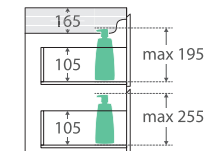

Fingerpull Satin Black 750MM WALL-HUNG CABINET

Features

- 2pac satin black exterior (70% matte, 30% gloss)
- Black interior
- U-shape fingerpull channel
- Soft-close door and drawers
- Full extension drawer runners
- 16 mm thick backing board and drawer bases
- FSC certified, eco-friendly E0 board

TOP VIEW: SHELF AREA & DRAWER AREA

SIDE VIEW: SHELF STORAGE

SIDE VIEW: RECESS & DRAWER STORAGE

Available in

Satin Black with
Left Drawers
75ZBL

Satin Black with
Right Drawers
75ZBR

Fingerpull Channel

Cleaning & Care