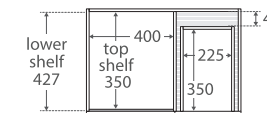

Fingerpull Satin Black 750MM WALL-HUNG CABINET

Features

- 2pac satin black exterior (70% matte, 30% gloss)
- Black interior
- U-shape fingerpull channel
- Soft-close door and drawers
- Full extension drawer runners
- 16 mm thick backing board and drawer bases
- FSC certified, eco-friendly E0 board

TOP VIEW: SHELF AREA & DRAWER AREA

SIDE VIEW: SHELF STORAGE

SIDE VIEW: RECESS & DRAWER STORAGE

Available in

Satin Black with
Left Drawers
75ZBL

Satin Black with
Right Drawers
75ZBR

Fingerpull Channel

Cleaning & Care

While we aim to ensure specifications are correct at the time of publication, Fienza reserves the right to make modifications without prior notice. Physical colour may vary from image shown. All measurements are shown in millimetres. Always use physical product measurements for mark-ups and roughing-in as the technical drawing may differ from actual product received.