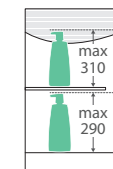

SIDE VIEW: SHELF STORAGE