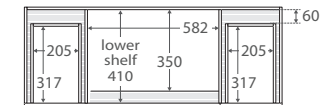

TOP VIEW: SHELF AREA & DRAWER AREA