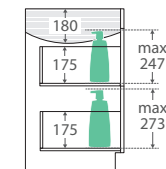

SIDE VIEW: RECESS & DRAWER STORAGE