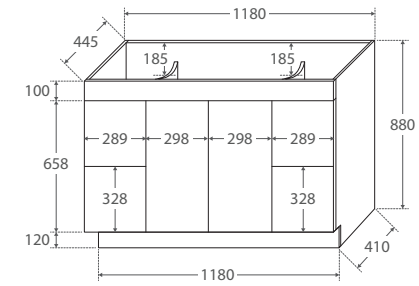

UniCab® 1200MM CABINET ON KICKBOARD

Features

- High quality, UV resistant gloss white exterior
- Bright white interior
- Soft-close doors
- Full extension drawer runners
- 16 mm thick backing board and drawer bases
- FSC certified, eco-friendly E0 board
- Includes aluminium chrome finish handles as standard
- Extra high – 880 mm tall (without top)

While we aim to ensure specifications are correct at the time of publication, Fienza reserves the right to make modifications without prior notice. Physical colour may vary from image shown. All measurements are shown in millimetres. Always use physical product measurements for mark-ups and roughing-in as the technical drawing may differ from actual product received.