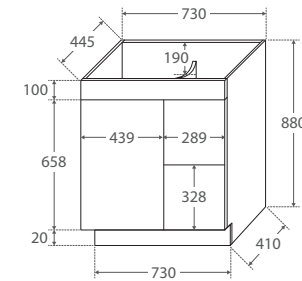

UniCab® 750MM CABINET ON KICKBOARD

Features

- High quality, UV resistant gloss white exterior
- Bright white interior
- Soft-close door
- Full extension drawer runners
- 16 mm thick backing board and drawer bases
- FSC certified, eco-friendly E0 board
- Includes aluminium chrome finish handles as standard
- Extra high – 880 mm tall (without top)

TOP VIEW: SHELF AREA & DRAWER AREA

SIDE VIEW: SHELF STORAGE

SIDE VIEW: RECESS & DRAWER STORAGE

Available in

Gloss White with
Left Drawers
75NKWL

Gloss White with
Right Drawers
75NKWR

Cleaning & Care

- Regularly clean with mild soapy water using a clean, soft cloth.
- Do not use harsh detergents, bleach, abrasive cleaners or cream/wax cleaners. These substances can result in scratches and/or deposit build-ups that will affect the appearance.
- Avoid placing hot objects, such as hair straighteners, on any surface as these will cause discolouration and marking.
- Spills of hair dye, after-shave lotion, nail polish and remover, aerosol spray and other harsh chemicals should be removed immediately to prevent damage and discolouration. Clean immediately with mild soapy water using a clean, soft cloth.

While we aim to ensure specifications are correct at the time of publication, Fienza reserves the right to make modifications without prior notice. Physical colour may vary from image shown. All measurements are shown in millimetres. Always use physical product measurements for mark-ups and roughing-in as the technical drawing may differ from actual product received.