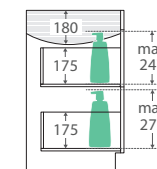

UniCab® 750MM CABINET ON KICKBOARD

Features

- High quality, UV resistant gloss white exterior
- Bright white interior
- Soft-close door
- Full extension drawer runners
- 16 mm thick backing board and drawer bases
- FSC certified, eco-friendly E0 board
- Includes aluminium chrome finish handles as standard
- Extra high – 880 mm tall (without top)

TOP VIEW: SHELF AREA & DRAWER AREA

SIDE VIEW: SHELF STORAGE

SIDE VIEW: RECESS & DRAWER STORAGE

Available in

Gloss White with
Left Drawers
75NKWL

Gloss White with
Right Drawers
75NKWR

Cleaning & Care

- Regularly clean with mild soapy water using a clean, soft cloth.
- Do not use harsh detergents, bleach, abrasive cleaners or cream/wax cleaners. These substances can result in scratches and/or deposit build-ups that will affect the appearance.
- Avoid placing hot objects, such as hair straighteners, on any surface as these will cause discolouration and marking.
- Spills of hair dye, after-shave lotion, nail polish and remover, aerosol spray and other harsh chemicals should be removed immediately to prevent damage and discolouration. Clean immediately with mild soapy water using a clean, soft cloth.

While we aim to ensure specifications are correct at the time of publication, Fienza reserves the right to make modifications without prior notice. Physical colour may vary from image shown. All measurements are shown in millimetres. Always use physical product measurements for mark-ups and roughing-in as the technical drawing may differ from actual product received.