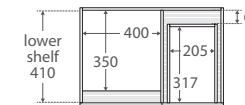

UniCab® 750MM CABINET ON KICKBOARD

Features

- High quality, UV resistant gloss white exterior
- Bright white interior
- Soft-close door
- Full extension drawer runners
- 16 mm thick backing board and drawer bases
- FSC certified, eco-friendly E0 board
- Includes aluminium chrome finish handles as standard
- Extra high – 880 mm tall (without top)

TOP VIEW: SHELF AREA & DRAWER AREA

SIDE VIEW: SHELF STORAGE

SIDE VIEW: RECESS & DRAWER STORAGE

Available in

Gloss White with
Left Drawers
75NKWL

Gloss White with
Right Drawers
75NKWR

Cleaning & Care

- Regularly clean with mild soapy water using a clean, soft cloth.
- Do not use harsh detergents, bleach, abrasive cleaners or cream/wax cleaners. These substances can result in scratches and/or deposit build-ups that will affect the appearance.
- Avoid placing hot objects, such as hair straighteners, on any surface as these will cause discolouration and marking.
- Spills of hair dye, after-shave lotion, nail polish and remover, aerosol spray and other harsh chemicals should be removed immediately to prevent damage and discolouration. Clean immediately with mild soapy water using a clean, soft cloth.

While we aim to ensure specifications are correct at the time of publication, Fienza reserves the right to make modifications without prior notice. Physical colour may vary from image shown. All measurements are shown in millimetres. Always use physical product measurements for mark-ups and roughing-in as the technical drawing may differ from actual product received.