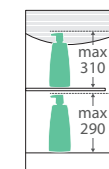

UniCab® 750MM CABINET ON KICKBOARD

Features

- High quality, UV resistant gloss white exterior
- Bright white interior
- Soft-close door
- Full extension drawer runners
- 16 mm thick backing board and drawer bases
- FSC certified, eco-friendly E0 board
- Includes aluminium chrome finish handles as standard
- Extra high – 880 mm tall (without top)

TOP VIEW: SHELF AREA & DRAWER AREA

SIDE VIEW: SHELF STORAGE

SIDE VIEW: RECESS & DRAWER STORAGE

Available in

Gloss White with
Left Drawers
75NKWL

Gloss White with
Right Drawers
75NKWR

Cleaning & Care

- Regularly clean with mild soapy water using a clean, soft cloth.
- Do not use harsh detergents, bleach, abrasive cleaners or cream/wax cleaners. These substances can result in scratches and/or deposit build-ups that will affect the appearance.
- Avoid placing hot objects, such as hair straighteners, on any surface as these will cause discolouration and marking.
- Spills of hair dye, after-shave lotion, nail polish and remover, aerosol spray and other harsh chemicals should be removed immediately to prevent damage and discolouration. Clean immediately with mild soapy water using a clean, soft cloth.