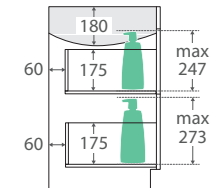

SIDE VIEW: RECESS & DRAWER STORAGE