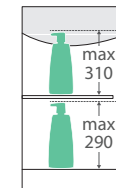

SIDE VIEW: SHELF STORAGE