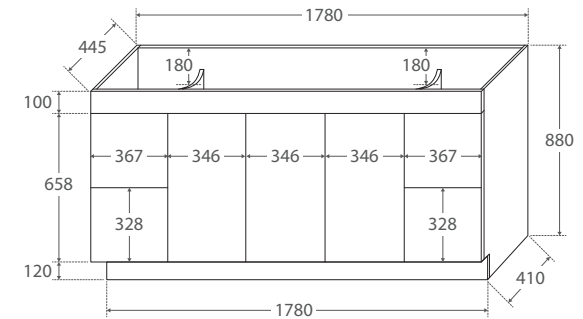

UniCab®

1800MM EXTRA WIDE CABINET ON KICKBOARD

Features

- High quality, UV resistant gloss white exterior
- Bright white interior
- Soft-close doors
- Full extension drawer runners
- 16 mm thick backing board and drawer bases
- FSC certified, eco-friendly E0 board
- Includes aluminium chrome finish handles as standard
- Extra high – 880 mm tall (without top)

While we aim to ensure specifications are correct at the time of publication, Fienza reserves the right to make modifications without prior notice. Physical colour may vary from image shown. All measurements are shown in millimetres. Always use physical product measurements for mark-ups and roughing-in as the technical drawing may differ from actual product received.