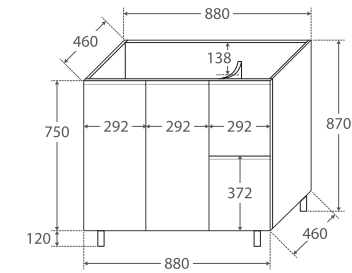

# Fingerpull Gloss White 900MM CABINET ON LEGS

TOP VIEW: SHELF AREA & DRAWER AREA

SIDE VIEW:  
SHELF STORAGE

SIDE VIEW: RECESS  
& DRAWER STORAGE