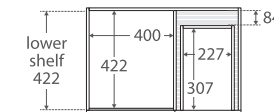

Edge Industrial 750MM WALL-HUNG CABINET

Features

- Industrial textured print on interior and exterior
- Bevelled edge pull-channel
- Soft-close door and drawers
- Full extension drawer runners
- 16 mm thick backing board and drawer bases

TOP VIEW: SHELF AREA & DRAWER AREA

SIDE VIEW: SHELF STORAGE

SIDE VIEW: RECESS & DRAWER STORAGE

Available in

Industrial with
Left Drawers
75XL

Industrial with
Right Drawers
75XR

Fingerpull Channel

Cleaning & Care

While we aim to ensure specifications are correct at the time of publication, Fienza reserves the right to make modifications without prior notice. Physical colour may vary from image shown. All measurements are shown in millimetres. Always use physical product measurements for mark-ups and roughing-in as the technical drawing may differ from actual product received.