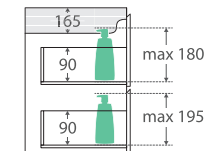

Edge Industrial 750MM WALL-HUNG CABINET

Features

- Industrial textured print on interior and exterior
- Bevelled edge pull-channel
- Soft-close door and drawers
- Full extension drawer runners
- 16 mm thick backing board and drawer bases

TOP VIEW: SHELF AREA & DRAWER AREA

SIDE VIEW: SHELF STORAGE

SIDE VIEW: RECESS & DRAWER STORAGE

Available in

Industrial with
Left Drawers
75XL

Industrial with
Right Drawers
75XR

Fingerpull Channel

Cleaning & Care