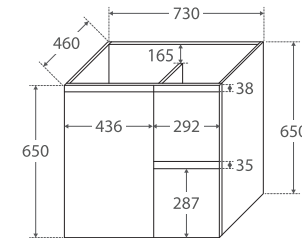

Edge Industrial 750MM WALL-HUNG CABINET

Features

- Industrial textured print on interior and exterior
- Bevelled edge pull-channel
- Soft-close door and drawers
- Full extension drawer runners
- 16 mm thick backing board and drawer bases

TOP VIEW: SHELF AREA & DRAWER AREA

SIDE VIEW: SHELF STORAGE

SIDE VIEW: RECESS & DRAWER STORAGE

Available in

Industrial with
Left Drawers
75XL

Industrial with
Right Drawers
75XR

Fingerpull Channel

Cleaning & Care