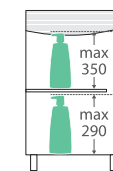

Fingerpull Gloss White 1200MM CABINET ON LEGS

Features

- Gloss white exterior with bright white interior
- U-shape fingerpull channel
- Soft-close doors and drawers
- Full extension drawer runners
- 16 mm thick backing board and drawer bases
- FSC certified, eco-friendly E0 board
- Includes round aluminium chrome finish legs as standard

TOP VIEW: SHELF AREA & DRAWER AREA

SIDE VIEW: SHELF STORAGE

SIDE VIEW: RECESS & DRAWER STORAGE

Available in

Gloss White
120A

Cleaning & Care

- Regularly clean with mild soapy water using a clean, soft cloth.
- Do not use harsh detergents, bleach, abrasive cleaners or cream/wax cleaners. These substances can result in scratches and/or deposit build-ups that will affect the appearance.
- Avoid placing hot objects, such as hair straighteners, on any surface as these will cause discolouration and marking.
- Spills of hair dye, after-shave lotion, nail polish and remover, aerosol spray and other harsh chemicals should be removed immediately to prevent damage and discolouration. Clean immediately with mild soapy water using a clean, soft cloth.