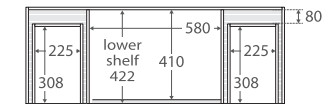

TOP VIEW: SHELF AREA & DRAWER AREA