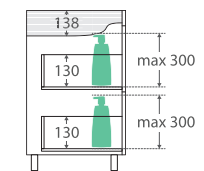

SIDE VIEW: RECESS & DRAWER STORAGE