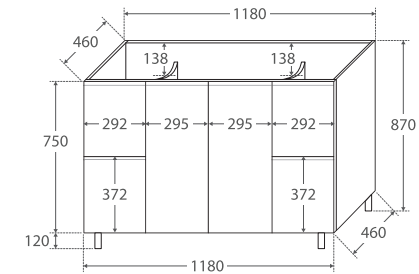

Fingerpull Gloss White 1200MM CABINET ON LEGS

Features

- Gloss white exterior with bright white interior
- U-shape fingerpull channel
- Soft-close doors and drawers
- Full extension drawer runners
- 16 mm thick backing board and drawer bases
- FSC certified, eco-friendly E0 board
- Includes round aluminium chrome finish legs as standard

While we aim to ensure specifications are correct at the time of publication, Fienza reserves the right to make modifications without prior notice. Physical colour may vary from image shown. All measurements are shown in millimetres. Always use physical product measurements for mark-ups and roughing-in as the technical drawing may differ from actual product received.