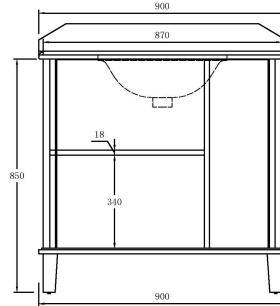

Coventry 90 x 55 Satin White Vanity with Real Marble Top & Ceramic Undercounter Basin

Code: CO90W

TRADITIONAL & HAMPTONS STYLE SPECIALISTS

BATHROOM | KITCHEN | LAUNDRY

Specifications

- Top Material: Genuine Carrara marble
- Basin Material: Ceramic
- Vanity Material: Genuine rubberwood timber
- Vanity Finish: White Polyurethane Satin
- Requires waste: 32mm with overflow
- Tap Holes Available: One or three
- Configuration: Two soft close doors, three soft close drawers
- Knob handles available in matte black and chrome, antique brass available upon request
- Includes internal shelf
- Includes 100mm high marble splashback
- Suitable for P-trap and S-trap installation
- Natural stone variations: Marble is a natural material so each top is one of a kind. As it is a product of nature, it is prone to variations in colour, shade, pattern, texture, and density; all of which are inherent in such natural materials. It is these characteristics that add to the beauty and charm of the material.