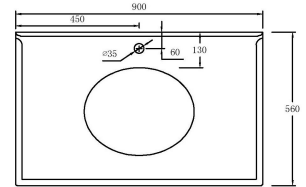

Coventry 90 x 55 Satin White Vanity with Real Marble Top & Ceramic Undercounter Basin

Code: CO90W

TRADITIONAL & HAMPTONS STYLE SPECIALISTS

BATHROOM | KITCHEN | LAUNDRY

Specifications

- Top Material: Genuine Carrara marble
- Basin Material: Ceramic
- Vanity Material: Genuine rubberwood timber
- Vanity Finish: White Polyurethane Satin
- Requires waste: 32mm with overflow
- Tap Holes Available: One or three
- Configuration: Two soft close doors, three soft close drawers
- Knob handles available in matte black and chrome, antique brass available upon request
- Includes internal shelf
- Includes 100mm high marble splashback
- Suitable for P-trap and S-trap installation
- Natural stone variations: Marble is a natural material so each top is one of a kind. As it is a product of nature, it is prone to variations in colour, shade, pattern, texture, and density; all of which are inherent in such natural materials. It is these characteristics that add to the beauty and charm of the material.