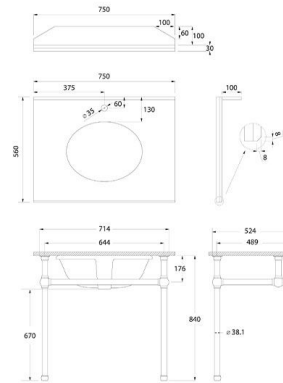

Mayer Basin Stand With 75 x 55 Real Carrara Marble Top

TRADITIONAL & HAMPTONS STYLE SPECIALISTS

BATHROOM | KITCHEN | LAUNDRY

Specifications

- Tap holes available: one or three
- Top Material: Genuine Italian Carrara marble
- Basin Material: Ceramic
- Finishes available: Chrome, Matte black Electroplated, Brushed Brass PVD, or Brushed Nickel PVD.
- Strong 21 gauge pipe structure (0.75mm)
- Fully adjustable in height, width and depth
- Made from raw brass not recycled brass for a perfect finish and longevity
- Slat shelf or marble shelf holds up to 30kg