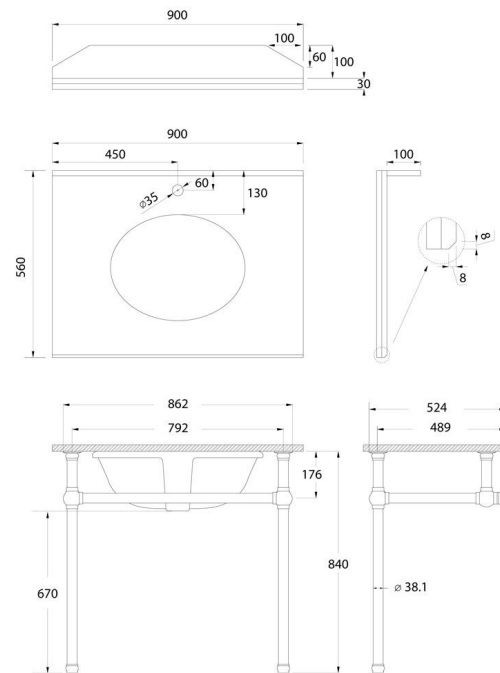

Mayer Basin Stand With 90 x 55 Real Carrara Marble Top

Specifications

- Tap holes available: one or three
- Top Material: Genuine Italian Carrara marble
- Basin Material: Ceramic
- Finishes available: Chrome, Matte black Electroplated, Brushed Brass PVD, or Brushed Nickel PVD.
- Strong 21 gauge pipe structure (0.75mm)
- Fully adjustable in height, width and depth
- Made from raw brass not recycled brass for a perfect finish and longevity
- Slat shelf or marble shelf holds up to 30kg

Product Options

MA900WS.: Mayer Chrome Washstand With 90 x 55 Real Carrara Marble Top

MA901WS-MB: Mayer Matte Black Washstand With 90 x 55 Real Carrara Marble Top

MA902WS-BB: Mayer Brushed Brass Washstand With 90 x 55 Real Carrara Marble Top