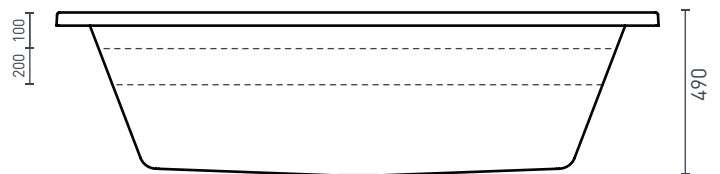

Lago Island Bath

Product Code: LA1800W

MADE IN AUSTRALIA

The Lago's large rectangle design combines form & function, making it ideal for dual bathing. It is the perfect match for the minimal, contemporary style found in today's bathrooms.

- AS/NZ Standard 2023/1995
- Steel rod reinforced rim
- Double reinforced bath base
- Suitable for dual bathing

PRODUCT SPECIFICATIONS

Colour:	High Gloss White
Material:	Premium Sanitary grade acrylic
Length:	1795mm
Width:	1050mm
Height:	490mm
Capacity:	268L [200mm below the bath rim]
Bath Type:	Island
Waste Position:	Centre
Net Weight:	36kg
Warranty:	15 years* (refer to decina.com.au)

OPTIONAL ACCESSORIES

Base Support Frame **TAP002**
Fiore Black Headrest **SY242-A-B**
Overflow **OWA001/OWA002/OWA003**
Plug & Waste **WA001/WA002/WA003**

DECINA
DISCOVER INDULGENCE

DECINA.COM.AU 1300 DECINA

*Warranty T&Cs apply, visit decina.com.au Decina reserves the right to change specifications without notice. Due to manufacturing tolerances dimensions may vary +/- 5mm. We recommend installation does not start until after delivery. Please confirm all particulars prior to purchase, call 1300 DECINA or visit decina.com.au