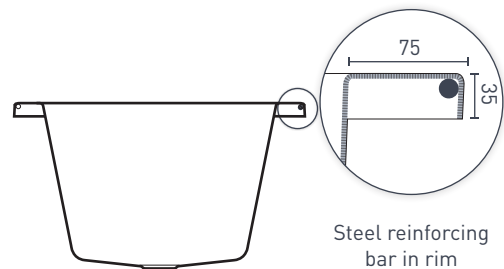

Lago Island Bath

Product Code: LA1800W

MADE IN AUSTRALIA

The Lago's large rectangle design combines form & function, making it ideal for dual bathing. It is the perfect match for the minimal, contemporary style found in today's bathrooms.

- AS/NZ Standard 2023/1995
- Steel rod reinforced rim
- Double reinforced bath base
- Suitable for dual bathing

PRODUCT SPECIFICATIONS

Colour:	High Gloss White
Material:	Premium Sanitary grade acrylic
Length:	1795mm
Width:	1050mm
Height:	490mm
Capacity:	268L [200mm below the bath rim]
Bath Type:	Island
Waste Position:	Centre
Net Weight:	36kg
Warranty:	15 years* (refer to decina.com.au)

OPTIONAL ACCESSORIES

Base Support Frame **TAP002**
Fiore Black Headrest **SY242-A-B**
Overflow **OWA001/OWA002/OWA003**
Plug & Waste **WA001/WA002/WA003**

DECINA
DISCOVER INDULGENCE

DECINA.COM.AU 1300 DECINA

*Warranty T&Cs apply, visit decina.com.au Decina reserves the right to change specifications without notice. Due to manufacturing tolerances dimensions may vary +/- 5mm. We recommend installation does not start until after delivery. Please confirm all particulars prior to purchase, call 1300 DECINA or visit decina.com.au