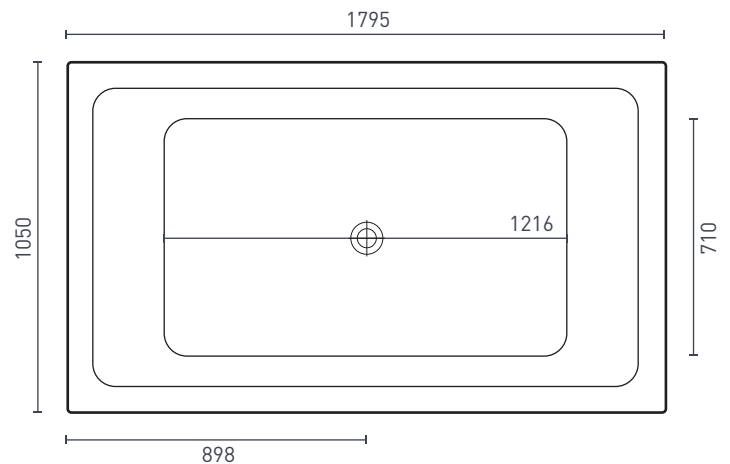

Lago Island Bath

Product Code: LA1800W

MADE IN AUSTRALIA

The Lago's large rectangle design combines form & function, making it ideal for dual bathing. It is the perfect match for the minimal, contemporary style found in today's bathrooms.

- AS/NZ Standard 2023/1995
- Steel rod reinforced rim
- Double reinforced bath base
- Suitable for dual bathing

PRODUCT SPECIFICATIONS

Colour:	High Gloss White
Material:	Premium Sanitary grade acrylic
Length:	1795mm
Width:	1050mm
Height:	490mm
Capacity:	268L [200mm below the bath rim]
Bath Type:	Island
Waste Position:	Centre
Net Weight:	36kg
Warranty:	15 years* (refer to decina.com.au)

OPTIONAL ACCESSORIES

Base Support Frame **TAP002**
Fiore Black Headrest **SY242-A-B**
Overflow **OWA001/OWA002/OWA003**
Plug & Waste **WA001/WA002/WA003**

DECINA
DISCOVER INDULGENCE

DECINA.COM.AU 1300 DECINA

*Warranty T&Cs apply, visit decina.com.au Decina reserves the right to change specifications without notice. Due to manufacturing tolerances dimensions may vary +/- 5mm. We recommend installation does not start until after delivery. Please confirm all particulars prior to purchase, call 1300 DECINA or visit decina.com.au