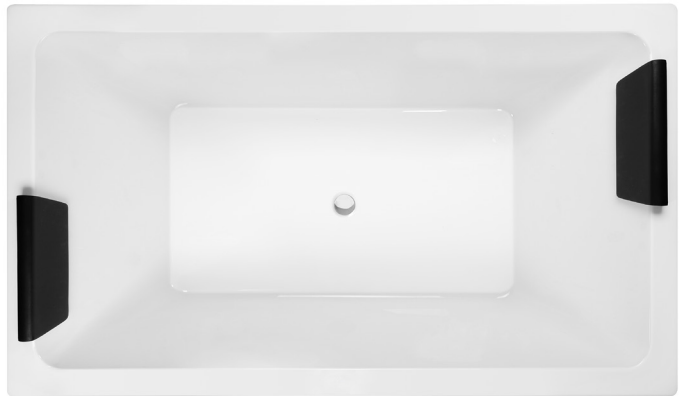

Lago Island Bath

Product Code: LA1800W

MADE IN AUSTRALIA

The Lago's large rectangle design combines form & function, making it ideal for dual bathing. It is the perfect match for the minimal, contemporary style found in today's bathrooms.

- AS/NZ Standard 2023/1995
- Steel rod reinforced rim
- Double reinforced bath base
- Suitable for dual bathing

PRODUCT SPECIFICATIONS

Colour:	High Gloss White
Material:	Premium Sanitary grade acrylic
Length:	1795mm
Width:	1050mm
Height:	490mm
Capacity:	268L [200mm below the bath rim]
Bath Type:	Island
Waste Position:	Centre
Net Weight:	36kg
Warranty:	15 years* (refer to decina.com.au)

OPTIONAL ACCESSORIES

Base Support Frame **TAP002**
Fiore Black Headrest **SY242-A-B**
Overflow **OWA001/OWA002/OWA003**
Plug & Waste **WA001/WA002/WA003**

DECINA
DISCOVER INDULGENCE

DECINA.COM.AU 1300 DECINA

*Warranty T&Cs apply, visit decina.com.au Decina reserves the right to change specifications without notice. Due to manufacturing tolerances dimensions may vary +/- 5mm. We recommend installation does not start until after delivery. Please confirm all particulars prior to purchase, call 1300 DECINA or visit decina.com.au