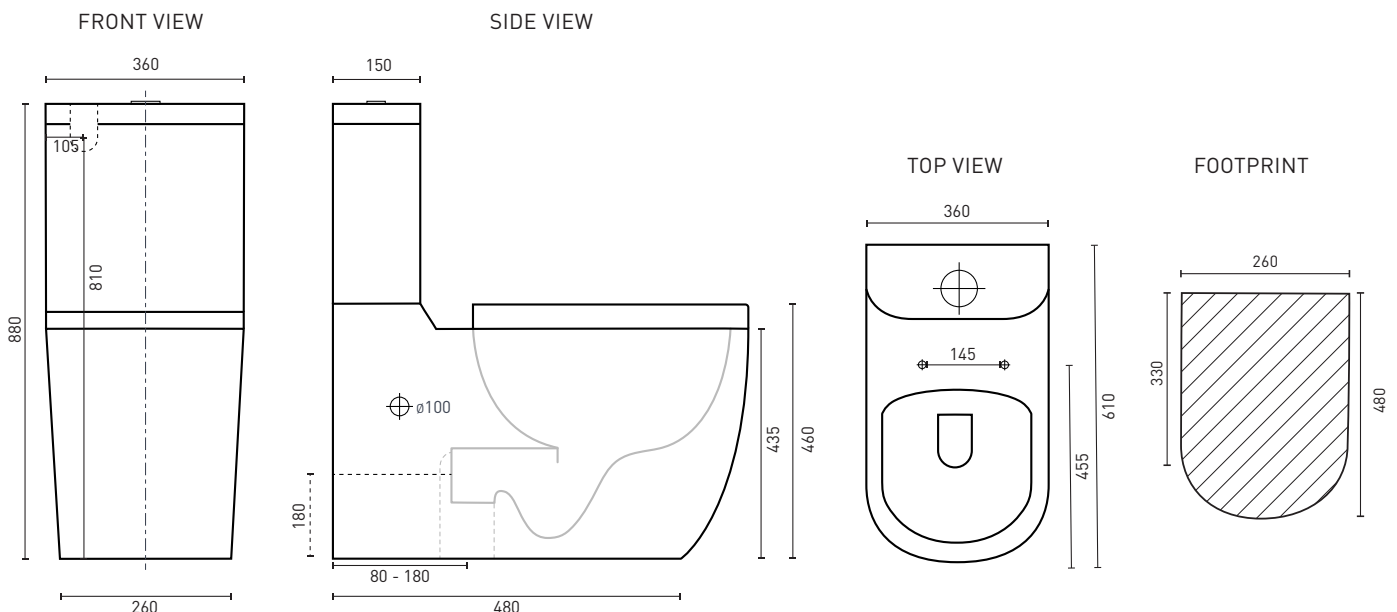

Alegra Ezi Height Rimless Back-to-Wall Toilet Suite

Product Code: **ALTSWFER**
Watermark Approval: **AS1172**

CISTERN & PAN

PRODUCT SPECIFICATIONS

- Item Colour:** White gloss
- Material:** Vitreous china cistern & pan
- Depth:** 610mm
- Width:** 360mm
- Height:** 880mm
- Pan Height:** 435mm - meets the ambulant requirements in clause 16 of AS1428.1 – Design for Access and Mobility. Height including seat 460mm
- Cistern:** Universal close coupled cistern
- Rim Type:** Rimless
- Buttons:** Chrome dual flush square buttons
- Seat:** Soft close, quick release set/lid, stainless steel hinges
- Trap Type:** Universal P or S-Trap set out
S-Trap standard set out 80mm - 180mm
S-Trap optional set out 180mm - 250mm*
- Water Inlet:** Top & bottom
- WELS-Rating:** WELS 4 Star - 4.5/3L (3.4L avg. flush)
- Warranty:** 10 years - cistern & pan / 1 year seat/lid & valves (refer to decina.com.au)

SCAN. WATCH. FIND OUT WHAT ALL THE FLUSH IS ABOUT...

OPTIONAL ACCESSORIES

- *Decina Universal Adjustable (150-250mm pan connector) **DEPCU**

DECINA
DISCOVER INDULGENCE

DECINA.COM.AU 1300 DECINA

*Warranty T&Cs apply, visit decina.com.au Decina reserves the right to change specifications without notice. Due to manufacturing tolerances dimensions may vary +/- 5mm. We recommend installation does not start until after delivery. Please confirm all particulars prior to purchase, call 1300 DECINA or visit decina.com.au