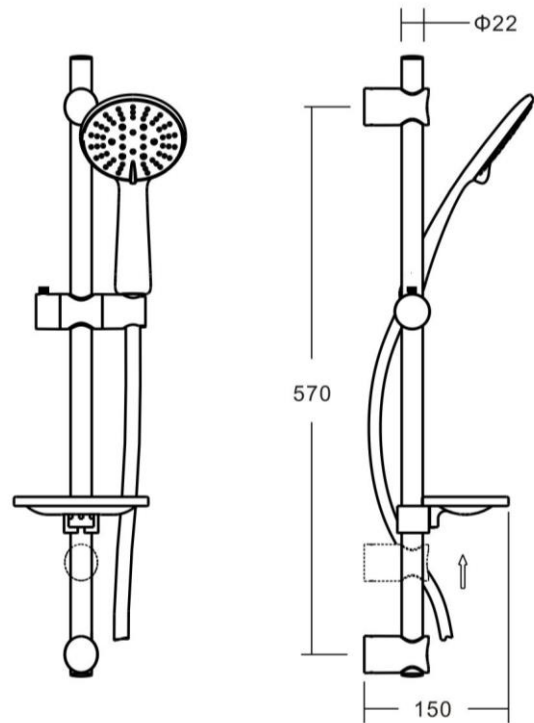

EXCITE Rail Shower HS375

Featuring the Exclusive Collection
vito berton

AVAILABLE FINISHES:

FOR MORE INFORMATION VISIT
www.aldertapware.com.au

SPECIFICATIONS

WELS:	3STAR 9L/min S09859	4 STAR E 6-7.5L/min S14108
PRODUCT CODE:	98650 CHROME	98650WS4E CHROME
	98790 MATT BLACK	98790WS4E MATT BLACK
	98830 BRUSHED NICKEL	98830WS4E BRUSHED NICKEL

MATERIAL: STAINLESS STEEL RAIL
TEMPERATURE: MAX 75° C
PRESSURE: MAX 500 KPA
ACCREDITATIONS: AS/NS3662 Watermark WM-022307

PRODUCT FEATURES

- Quality 304 stainless steel shower rail
- Push button slide rail system allows for easy height adjustments
- NANOJET™ shower handset technology atomises water and increases shower surface area
- ULTRA-WIDE showers offer wide shower coverage and an invigorating strong shower spray
- Shower Hose 1200mm
- AMOR-KOTE™ superior scratch resistant finishes
- Australian designed and engineered

- Soap Dish only standard with Chrome option