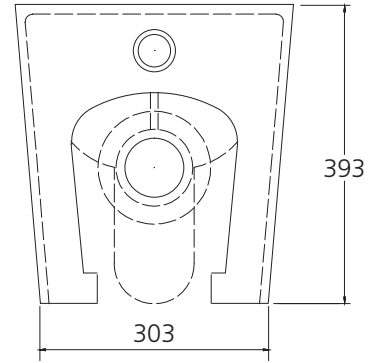

Oslo

OS127BTW (Pan: OS127BTW / Seat: V11273ST / Flush Plate - Refer code below when ordering)

OS127RDPPCR, OS127SQPPCR, OS127RDPPBK, OS127SQPPBK

Wall Faced Toilet Suite

All dimensions in mm

OS127RDPPCR

OS127SQPPCR

OS127RDPPBK

OS127SQPPBK

*Specify flush plate code when ordering.

Specifications /

WELs Rating	4 star, 3.5L avg flush volume (4.5/3L)
Pan	Rimless/Easy-clean design
Traps	Universal (S or P-trap)
Set outs	S-trap set out 55mm - 110mm as standard. P-trap set out 185mm floor to centre of outlet. Optional S-trap set out 150mm - 180mm (SPB0201).
Cistern	Geberit Sigma8 Concealed Cistern (Dual flush valve 4.5L/3L)
Fixing	The toilet is fixed with a Geberit concealed water tank in wall
Seat	Soft close and quick release toilet seat is provided as standard. Compression moulded toilet seat, fitted with buffers and metal hinges.
Colour	White (with chrome or black flush plate)
Installation	The installation of the toilet suite shall be in accordance with the normal minimum drain line grade requirements in AS/NZS 3500.2.
Materials	Vitreous china
Weight	Pan is 32.9kg
Parts list	UF toilet seat, Geberit double flushing valve, standard pipe
Warranty	10 years vitreous china cistern and pan replacement of product; 2 years valves, fittings and seat; 1 year seals and labour (refer to oliveri.com.au)
Maintenance and care instructions	All surfaces should be cleaned with mild liquid detergent or soap and water. Do not use cream cleaners or citrus based cleaning products, as they are abrasive. Use of unsuitable cleaning agents may damage the surface. Any damage caused in this way will not be covered by warranty.

Oslo

SET OUT DRAWING

All dimensions in mm

OS127BTW (Pan: OS127BTW / Seat: V11273ST / Flush Plate - Refer code below when ordering)

OS127RDPPCR, OS127SQPPCR, OS127RDPPBK, OS127SQPPBK

Wall Faced Toilet Suite