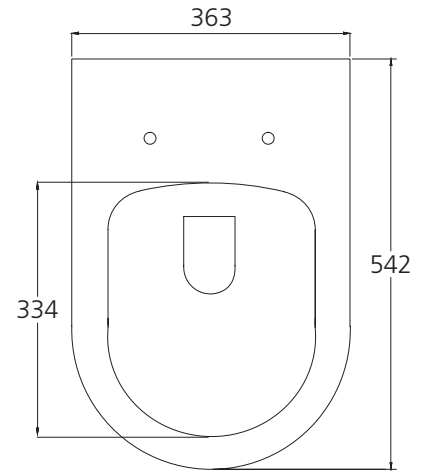

Oslo

OS127BTW (Pan: OS127BTW / Seat: V11273ST / Flush Plate - Refer code below when ordering)

OS127RDPPCR, OS127SQPPCR, OS127RDPPBK, OS127SQPPBK

Wall Faced Toilet Suite

All dimensions in mm

OS127RDPPCR

OS127SQPPCR

OS127RDPPBK

OS127SQPPBK

*Specify flush plate code when ordering.

Specifications /

WELs Rating	4 star, 3.5L avg flush volume (4.5/3L)
Pan	Rimless/Easy-clean design
Traps	Universal (S or P-trap)
Set outs	S-trap set out 55mm - 110mm as standard. P-trap set out 185mm floor to centre of outlet. Optional S-trap set out 150mm - 180mm (SPB0201).
Cistern	Geberit Sigma8 Concealed Cistern (Dual flush valve 4.5L/3L)
Fixing	The toilet is fixed with a Geberit concealed water tank in wall
Seat	Soft close and quick release toilet seat is provided as standard. Compression moulded toilet seat, fitted with buffers and metal hinges.
Colour	White (with chrome or black flush plate)
Installation	The installation of the toilet suite shall be in accordance with the normal minimum drain line grade requirements in AS/NZS 3500.2.
Materials	Vitreous china
Weight	Pan is 32.9kg
Parts list	UF toilet seat, Geberit double flushing valve, standard pipe
Warranty	10 years vitreous china cistern and pan replacement of product; 2 years valves, fittings and seat; 1 year seals and labour (refer to oliveri.com.au)
Maintenance and care instructions	All surfaces should be cleaned with mild liquid detergent or soap and water. Do not use cream cleaners or citrus based cleaning products, as they are abrasive. Use of unsuitable cleaning agents may damage the surface. Any damage caused in this way will not be covered by warranty.

Oslo

SET OUT DRAWING

All dimensions in mm

OS127BTW (Pan: OS127BTW / Seat: V11273ST / Flush Plate - Refer code below when ordering)

OS127RDPPCR, OS127SQPPCR, OS127RDPPBK, OS127SQPPBK

Wall Faced Toilet Suite

OPTIONAL SET OUT DRAWING