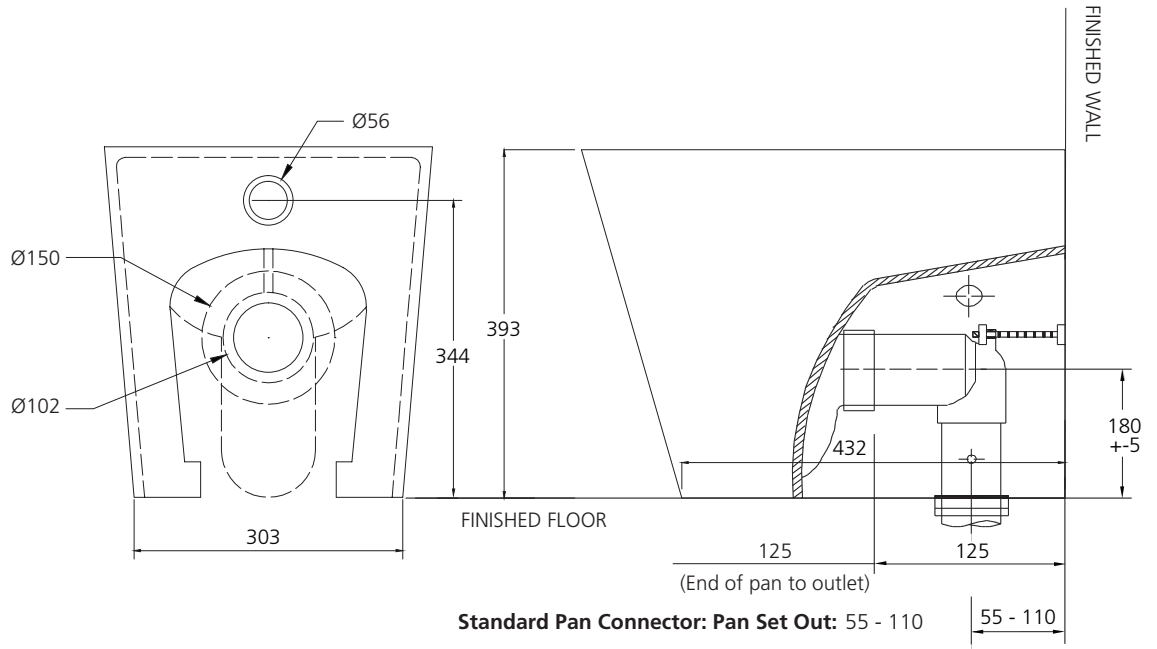

OS127RDPPBK

OS127SQPPBK

*Specify flush plate code when ordering.

Specifications /

WELs Rating	4 star, 3.5L avg flush volume (4.5/3L)
Pan	Rimless/Easy-clean design
Traps	Universal (S or P-trap)
Set outs	S-trap set out 55mm - 110mm as standard. P-trap set out 185mm floor to centre of outlet. Optional S-trap set out 150mm - 180mm (SPB0201).
Cistern	Geberit Sigma8 Concealed Cistern (Dual flush valve 4.5L/3L)
Fixing	The toilet is fixed with a Geberit concealed water tank in wall
Seat	Soft close and quick release toilet seat is provided as standard. Compression moulded toilet seat, fitted with buffers and metal hinges.
Colour	White (with chrome or black flush plate)
Installation	The installation of the toilet suite shall be in accordance with the normal minimum drain line grade requirements in AS/NZS 3500.2.
Materials	Vitreous china
Weight	Pan is 32.9kg
Parts list	UF toilet seat, Geberit double flushing valve, standard pipe
Warranty	10 years vitreous china cistern and pan replacement of product; 2 years valves, fittings and seat; 1 year seals and labour (refer to oliveri.com.au)
Maintenance and care instructions	All surfaces should be cleaned with mild liquid detergent or soap and water. Do not use cream cleaners or citrus based cleaning products, as they are abrasive. Use of unsuitable cleaning agents may damage the surface. Any damage caused in this way will not be covered by warranty.

Oslo

SET OUT DRAWING

All dimensions in mm

OS127BTW (Pan: OS127BTW / Seat: V11273ST / Flush Plate - Refer code below when ordering)

OS127RDPPCR, OS127SQPPCR, OS127RDPPBK, OS127SQPPBK

Wall Faced Toilet Suite

OPTIONAL SET OUT DRAWING