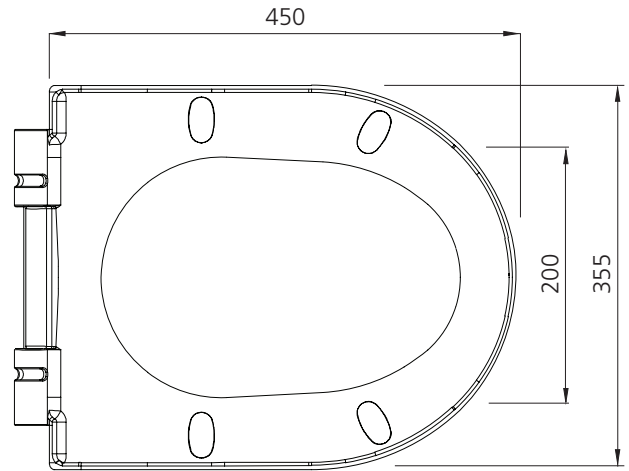

Naples

NA5011

White Toilet Seat

All dimensions in mm

Specifications /

Materials	UF Polymer / Stainless Steel / Nylon
Quick release	Yes
Soft close	Yes
Parts list	Seat, seat cover, hinges, hinge connectors, hinge covers
Warranty	5 years (refer to oliveri.com.au)
Maintenance and care instructions	All surfaces should be cleaned with mild liquid detergent or soap and water. Do not use cream cleaners or citrus based cleaning products, as they are abrasive. Use of unsuitable cleaning agents may damage the surface. Any damage caused in this way will not be covered by warranty.