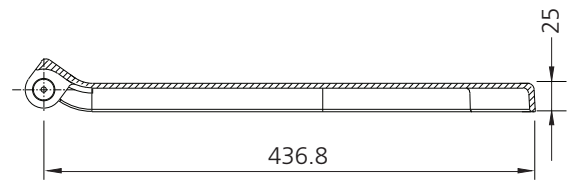

Naples

NA5011

White Toilet Seat

All dimensions in mm

Specifications /

Materials	UF Polymer / Stainless Steel / Nylon
Quick release	Yes
Soft close	Yes
Parts list	Seat, seat cover, hinges, hinge connectors, hinge covers
Warranty	5 years (refer to oliveri.com.au)
Maintenance and care instructions	All surfaces should be cleaned with mild liquid detergent or soap and water. Do not use cream cleaners or citrus based cleaning products, as they are abrasive. Use of unsuitable cleaning agents may damage the surface. Any damage caused in this way will not be covered by warranty.