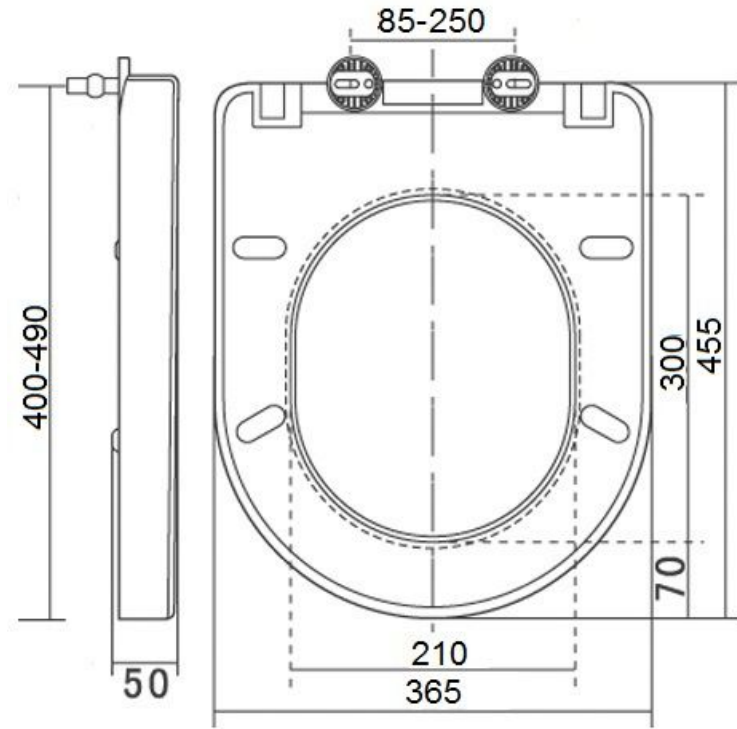

Kirkham Quick Release Soft Closing Duroplast Seat to suit Grange & Marshall Toilets

Code: KI803SC

TRADITIONAL & HAMPTONS STYLE SPECIALISTS

Specifications

- Fits: Grange & Marshall Toilet
- Material: Duroplast (UF)