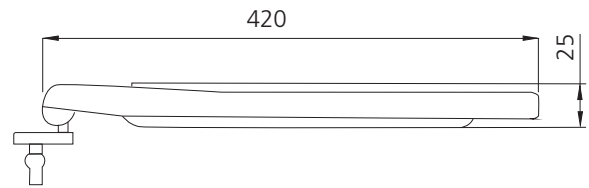

Munich

MU1263SC
White Toilet Seat

All dimensions in mm

Specifications /

Materials	UF Polymer / Stainless Steel / Nylon
Quick release	Yes
Soft close	Yes
Parts list	Seat, seat cover, hinges, connection hardware, hinge covers
Warranty	2 years (refer to oliveri.com.au)
Maintenance and care instructions	All surfaces should be cleaned with mild liquid detergent or soap and water. Do not use cream cleaners or citrus based cleaning products, as they are abrasive. Use of unsuitable cleaning agents may damage the surface. Any damage caused in this way will not be covered by warranty.