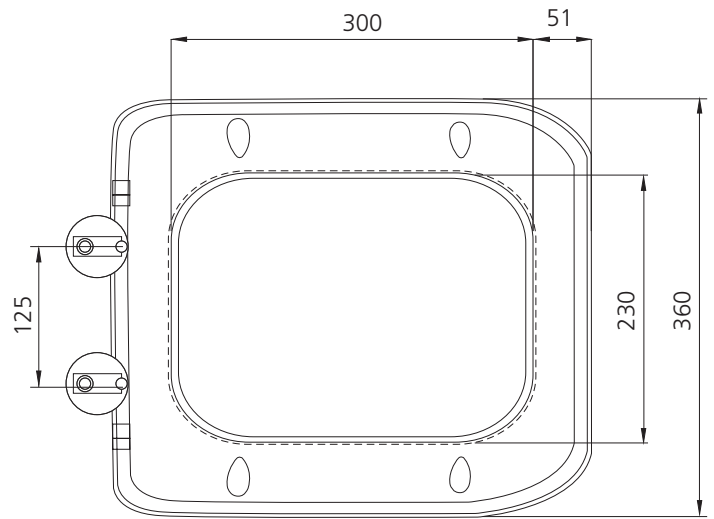

Munich

MU1263SC
White Toilet Seat

All dimensions in mm

Specifications /

Materials	UF Polymer / Stainless Steel / Nylon
Quick release	Yes
Soft close	Yes
Parts list	Seat, seat cover, hinges, connection hardware, hinge covers
Warranty	2 years (refer to oliveri.com.au)
Maintenance and care instructions	All surfaces should be cleaned with mild liquid detergent or soap and water. Do not use cream cleaners or citrus based cleaning products, as they are abrasive. Use of unsuitable cleaning agents may damage the surface. Any damage caused in this way will not be covered by warranty.