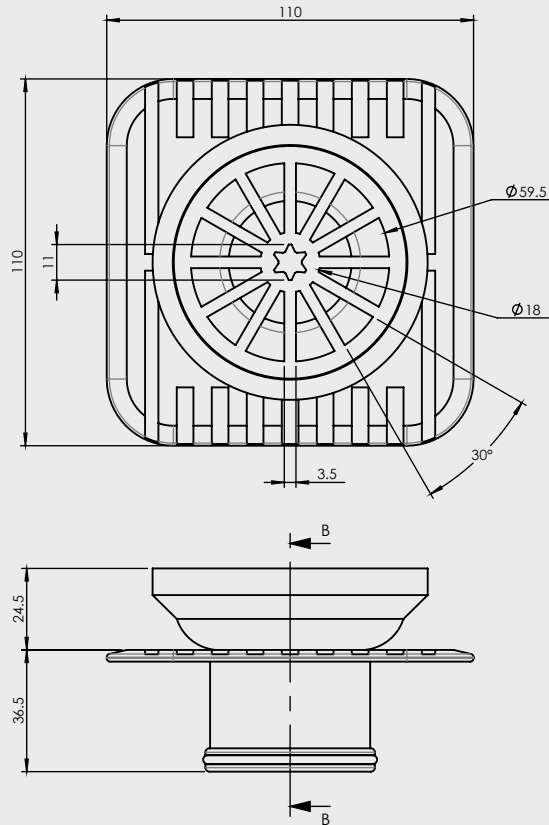

# 80x50mm ROUND MEGAFLEX WHITE

CODE	OUTLET SIZE	FINISH	CARTON QTY
15602.11	50mm	White	50

ENGRAVE IN TOOL:  
 WMKT21232  
 WMTS-040  
 ABS  
 ART PLASTICS  
