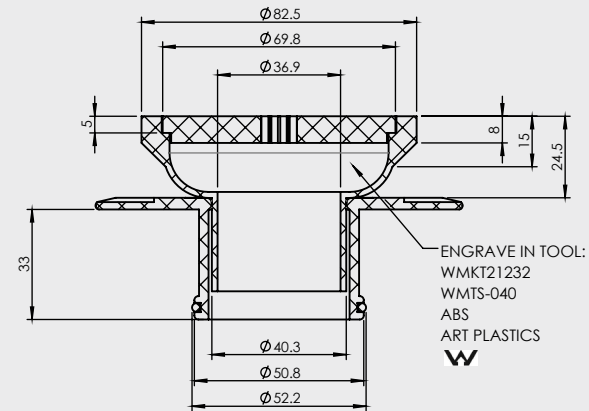

# 80x50mm ROUND MEGAFLEX WHITE

CODE	OUTLET SIZE	FINISH	CARTON QTY
15602.11	50mm	White	50

ENGRAVE IN TOOL:  
 WMKT21232  
 WMTS-040  
 ABS  
 ART PLASTICS  
