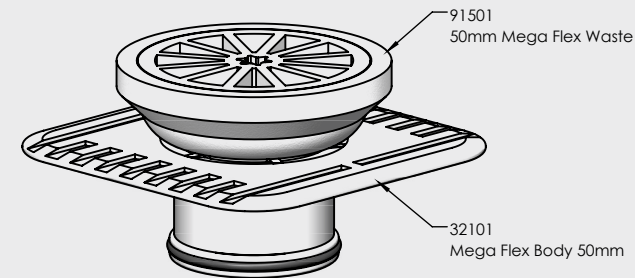

# 80x50mm ROUND MEGAFLEX WHITE

CODE	OUTLET SIZE	FINISH	CARTON QTY
15602.11	50mm	White	50

ENGRAVE IN TOOL:  
 WMKT21232  
 WMTS-040  
 ABS  
 ART PLASTICS  
