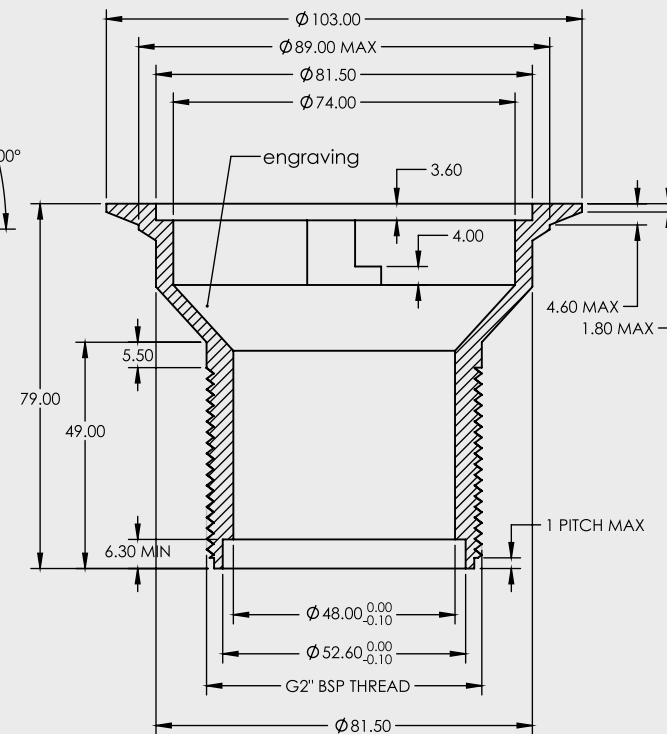

# 80x50mm SBW DIAMOND GRATE CP

CODE	OUTLET SIZE	FINISH	CARTON QTY
15401.01	50mm	Chrome	84

engraving:  
ART PLASTICS P.L. AUST. MADE.  
SPEC.005 - LNW085 ABS