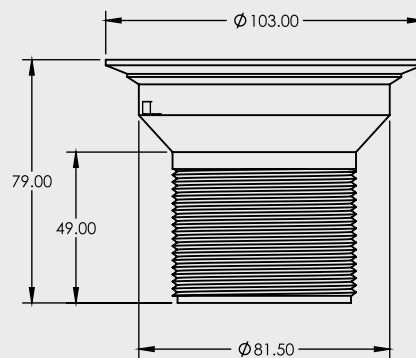

# 80x50mm SBW DIAMOND GRATE CP

CODE	OUTLET SIZE	FINISH	CARTON QTY
15401.01	50mm	Chrome	84

engraving:  
ART PLASTICS P.L. AUST. MADE.  
SPEC.005 - LNW085 ABS