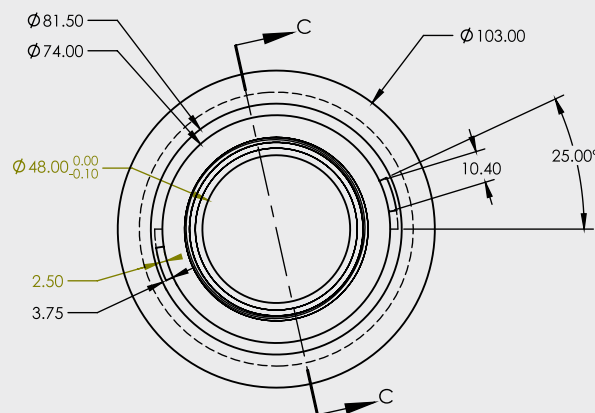

# 80x50mm SBW DIAMOND GRATE CP

CODE	OUTLET SIZE	FINISH	CARTON QTY
15401.01	50mm	Chrome	84

engraving:  
ART PLASTICS P.L. AUST. MADE.  
SPEC.005 - LNW085 ABS