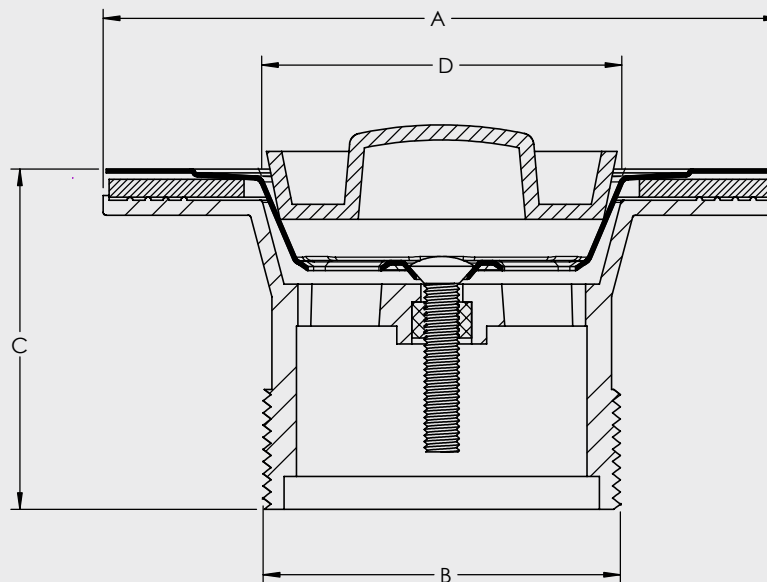

PLASTIC TOP FIXING S/STEEL P&W

PLASTIC PLUG & WASTE

CODE	DESCRIPTION	OUTLET SIZE	FINISH	QTY/CTN
22202.12	40mm Plastic Top Fixing P&W SS	40mm	S/Steel	100
22205.12	50mm Top Fixing P&W SS	50mm	S/Steel	100
22207.12	90x50mm Top Fixing P&W SS	50mm	S/Steel	80

CODE	A	B	C	D
22202.12	67	1.5" BSP	40	48
22205.12	88	2" BSP	60	60
22207.12	113	2" BSP	57	60