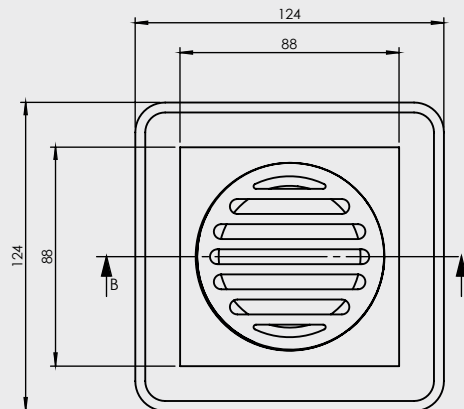

80mm SQUARE FLOOR WASTE

MEGAFLEX FLOOR GRATE

- Available in other finishes
- Tile Insert: Brass
- Base: Brass
- Standard Finish - Chrome

CODE	OUTLET SIZE	FINISH	CARTON QTY
14352.01	80mm	Chrome	20

ITEM	PART No.	DESCRIPTION	QTY.
1	91414	F/W 80mm MEGA SQUARE	1
2	91172	MEGAFLEX 80mm FLANGE WITH O-RING	1
3	91196	Under Cap 80mm Mega White	1