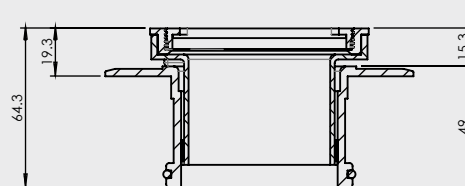

80mm SQUARE FLOOR WASTE

MEGAFLEX FLOOR GRATE

- Available in other finishes
- Tile Insert: Brass
- Base: Brass
- Standard Finish - Chrome

CODE	OUTLET SIZE	FINISH	CARTON QTY
14352.01	80mm	Chrome	20

ITEM	PART No.	DESCRIPTION	QTY.
1	91414	F/W 80mm MEGA SQUARE	1
2	91172	MEGAFLEX 80mm FLANGE WITH O-RING	1
3	91196	Under Cap 80mm Mega White	1