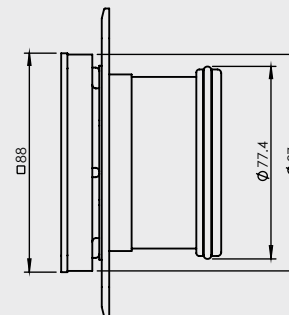

80mm SQUARE FLOOR WASTE

MEGAFLEX FLOOR GRATE

- Available in other finishes
- Tile Insert: Brass
- Base: Brass
- Standard Finish - Chrome

CODE	OUTLET SIZE	FINISH	CARTON QTY
14352.01	80mm	Chrome	20

ITEM	PART No.	DESCRIPTION	QTY.
1	91414	F/W 80mm MEGA SQUARE	1
2	91172	MEGAFLEX 80mm FLANGE WITH O-RING	1
3	91196	Under Cap 80mm Mega White	1