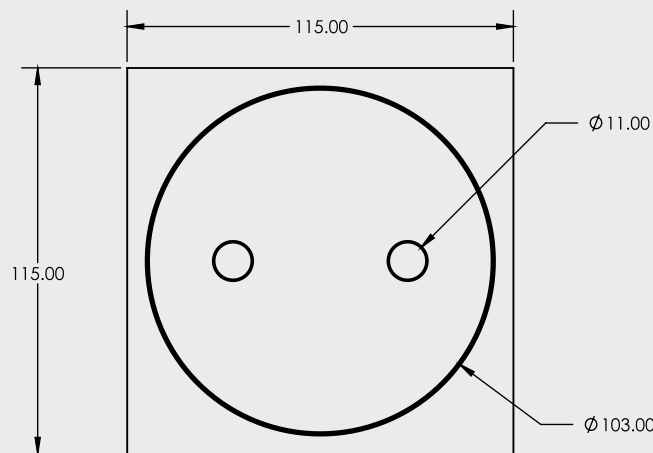

# 100mm CLEAROUT SQUARE

FLOOR WASTE

- Available in Round or Square
- Easy installation
- Available in other finishes

CODE	DIAMETER	OUTLET SIZE	FINISH	CTN/QTY
14511.01	110mm	100mm	Chrome	50

SECTION A-A