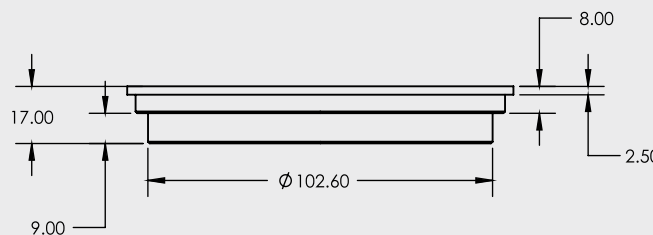

# 100mm CLEAROUT SQUARE

FLOOR WASTE

- Available in Round or Square
- Easy installation
- Available in other finishes

CODE	DIAMETER	OUTLET SIZE	FINISH	CTN/QTY
14511.01	110mm	100mm	Chrome	50

SECTION A-A