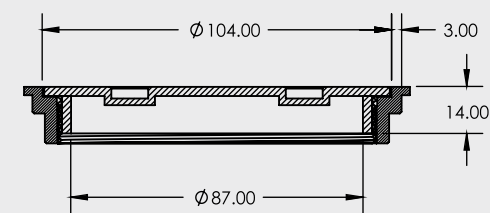

# 100mm CLEAROUT SQUARE

FLOOR WASTE

- Available in Round or Square
- Easy installation
- Available in other finishes

CODE	DIAMETER	OUTLET SIZE	FINISH	CTN/QTY
14511.01	110mm	100mm	Chrome	50

SECTION A-A