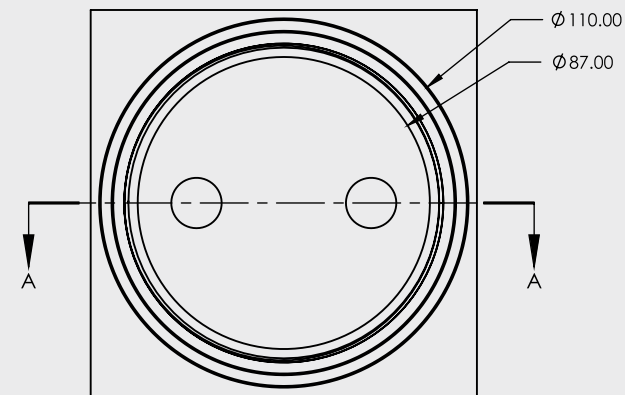

# 100mm CLEAROUT SQUARE

FLOOR WASTE

- Available in Round or Square
- Easy installation
- Available in other finishes

CODE	DIAMETER	OUTLET SIZE	FINISH	CTN/QTY
14511.01	110mm	100mm	Chrome	50

SECTION A-A