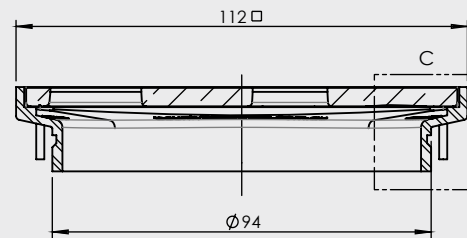

F/W ORGANICS FLOW - 100mm CP

STANDARD FLOOR WASTES

- Available in 5 designs
- Solid cast and forged brass construction
- Update your floor waste without updating your floor

CODE	OUTLET SIZE	FINISH	CARTON QTY
16110.01	100mm	Chrome	24