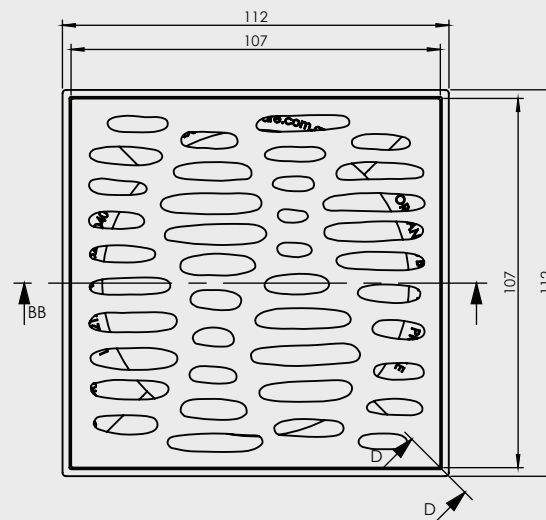

F/W ORGANICS FLOW - 100mm CP

STANDARD FLOOR WASTES

- Available in 5 designs
- Solid cast and forged brass construction
- Update your floor waste without updating your floor

CODE	OUTLET SIZE	FINISH	CARTON QTY
16110.01	100mm	Chrome	24