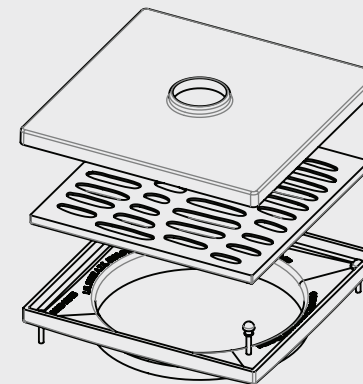

F/W ORGANICS FLOW - 100mm CP

STANDARD FLOOR WASTES

- Available in 5 designs
- Solid cast and forged brass construction
- Update your floor waste without updating your floor

CODE	OUTLET SIZE	FINISH	CARTON QTY
16110.01	100mm	Chrome	24