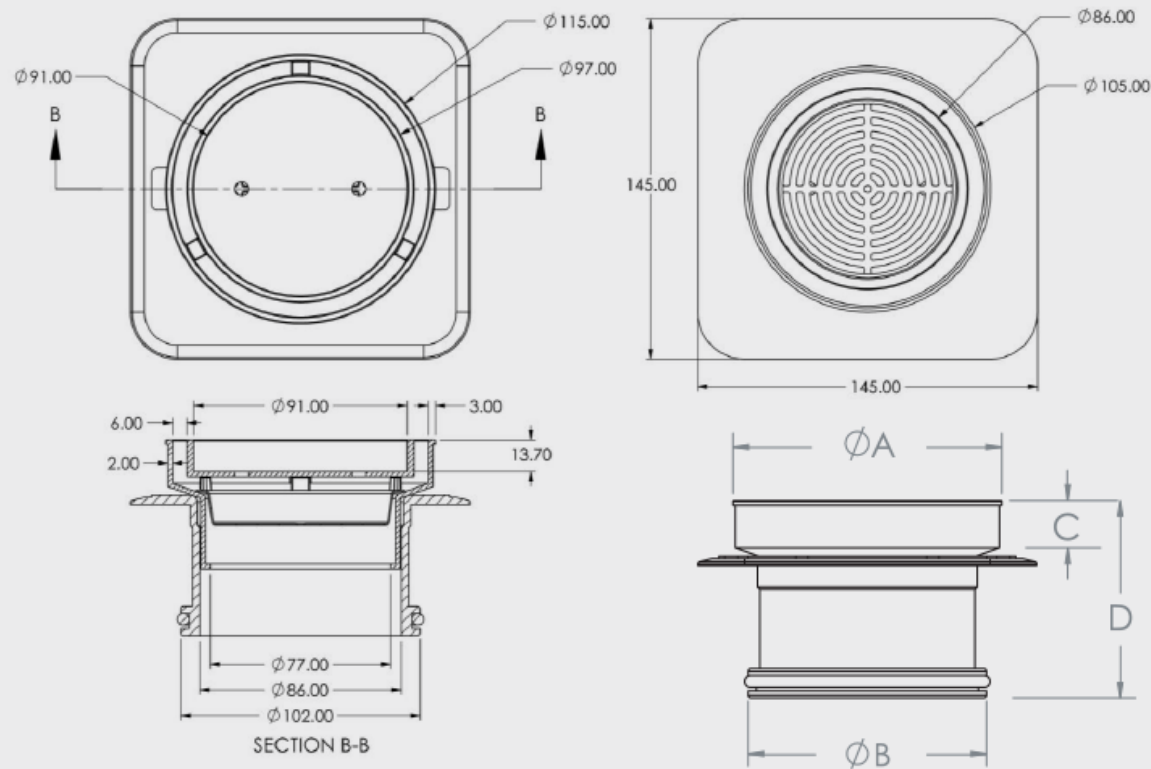

ROUND BERMUDA MEGAFLEX™

FLOOR WASTES

- Available in other finishes
- Tile Insert: Brass
- Base: Brass
- Megaflex Base: A.B.S
- Standard Finish - Chrome

CODE	DESCRIPTION	OUTLET SIZE	FINISH	CTN QTY
11351.01	115x100mm Megaflex™ Round CP	100mm	Chrome	20
11352.01	115x80mm Megaflex™ Round CP	80mm	Chrome	20
11353.01	115x50mm Megaflex™ Round CP	50mm	Chrome	20

CODE	A	B	C	D
11351.01	115.0	102.0	23.5	86.0
11352.01	115.0	75.0	24.0	76.6
11353.01	115.0	52.2	24.8	61.3